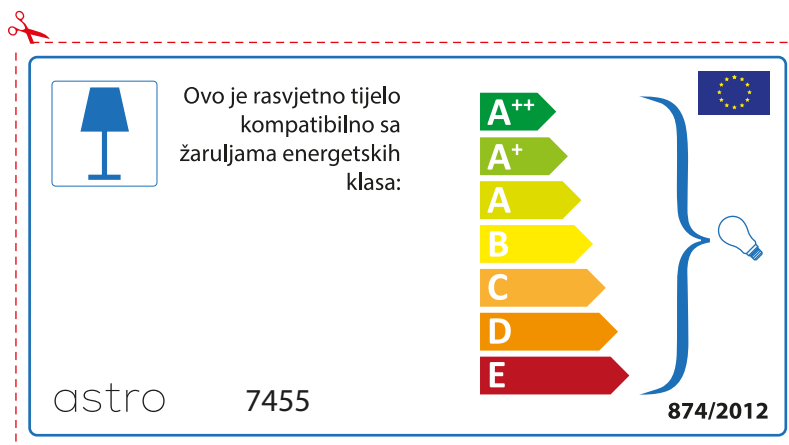

874/2012 

Detailed description: This is a rectangular label for an astro 7455 luminaire. It features a blue lamp icon in a box on the left. To its right, text states compatibility with bulbs of energy classes A++ through E. A vertical stack of seven colored arrows (green, light green, yellow, orange, red-orange, red) represents these classes. A blue bracket on the right groups all classes and points to a lightbulb icon. The label includes the model number '7455', the standard '874/2012', and the EU flag.

A++
A+
A
B
C
D
E

874/2012 

Detailed description: This is a rectangular label for an astro 7455 lamp. It features a blue lamp icon in a box on the left. To its right is the text 'Diese Leuchte ist kompatibel mit Leuchtmitteln der Energieklassen:'. Below this is a vertical stack of seven energy class arrows: A++ (green), A+ (light green), A (yellow-green), B (yellow), C (orange), D (dark orange), and E (red). A large blue bracket on the right side of these arrows encompasses all seven classes and points to a small lightbulb icon. At the bottom left is the text '874/2012' and at the bottom right is the European Union flag.

A++
A+
A
B
C
D
E

874/2012 

 Corpurile de iluminat sunt compatibile cu surse de lumina din clasa:

A++
A+
A
B
C
D
E

astro 7455 

874/2012

CROATIAN

Provjerite veličinu žarulje prije umetanja u rasvjetno tijelo jer se veličina žarulja razlikuje ovisno o proizvođaču

SPANISH

Por favor, comprobar las dimensiones de las lámparas para esta luminaria. Las dimensiones de las lámparas pueden variar entre las diferentes marcas

astro 7455

 Esta luminaria es compatible con lámparas de clase energética: