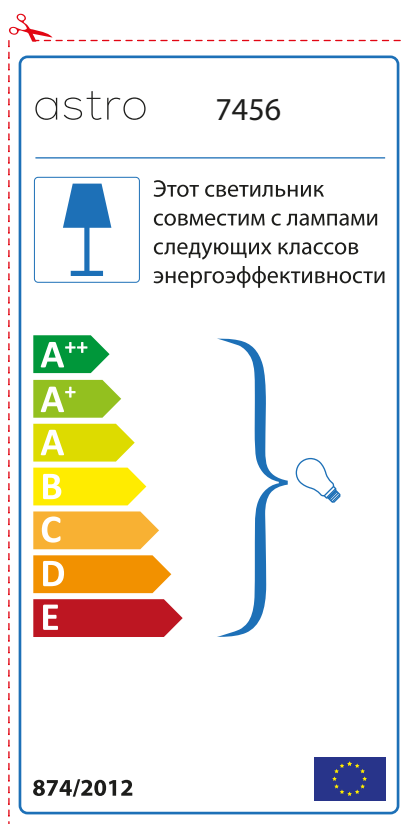

RUSSIAN

Просьба проверить размеры лампы для установки в этот светильник, поскольку размеры ламп могут отличаться в зависимости от производителя