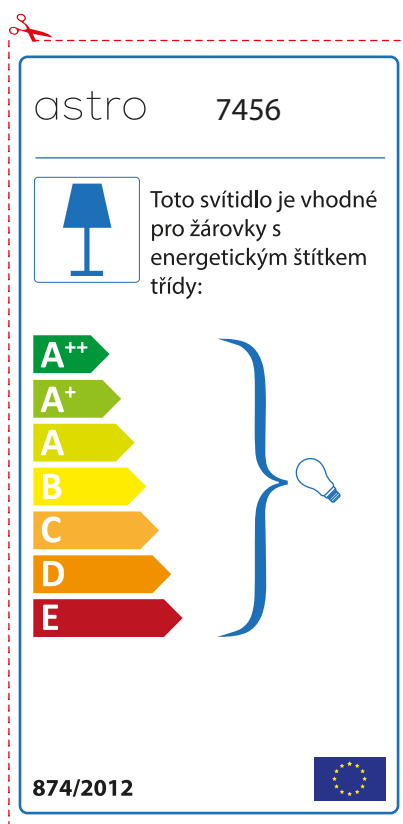

CZECH

Zkontrolujte prosím rozměr světelného zdroje pro svítidlo, protože se liší u různých značek