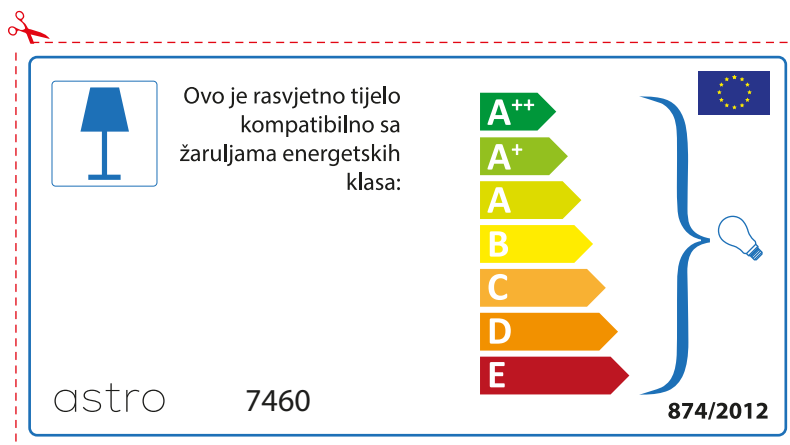

CROATIAN

Provjerite veličinu žarulje prije umetanja u rasvjetno tijelo jer se veličina žarulja razlikuje ovisno o proizvođaču