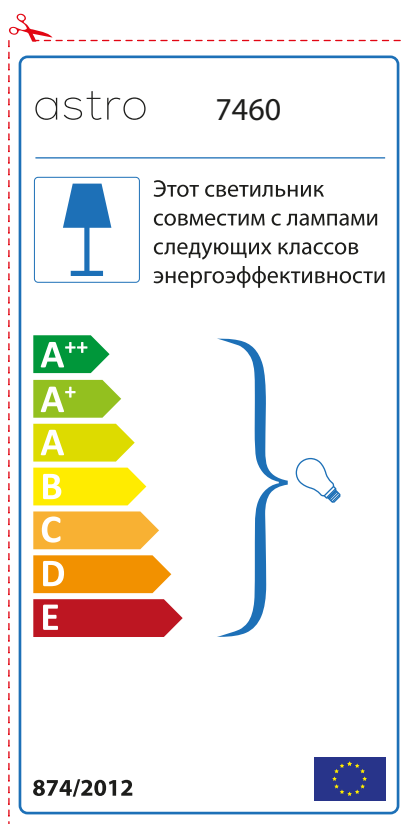

RUSSIAN

Просьба проверить размеры лампы для установки в этот светильник, поскольку размеры ламп могут отличаться в зависимости от производителя