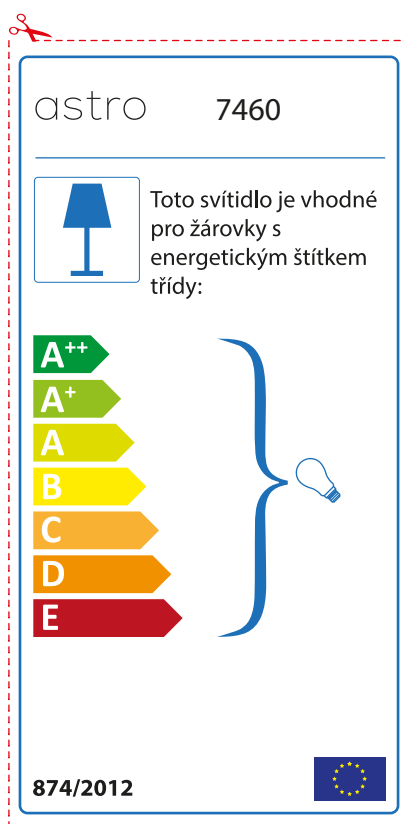

CZECH

Zkontrolujte prosím rozměr světelného zdroje pro svítidlo, protože se liší u různých značek