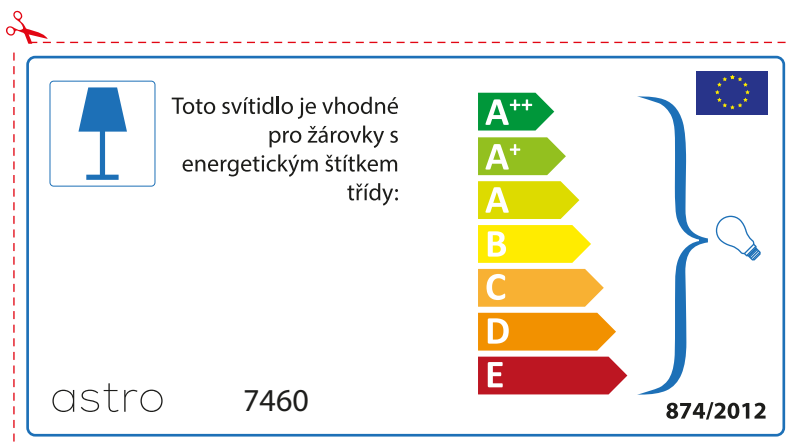

CZECH

Zkontrolujte prosím rozměr světelného zdroje pro svítidlo, protože se liší u různých značek