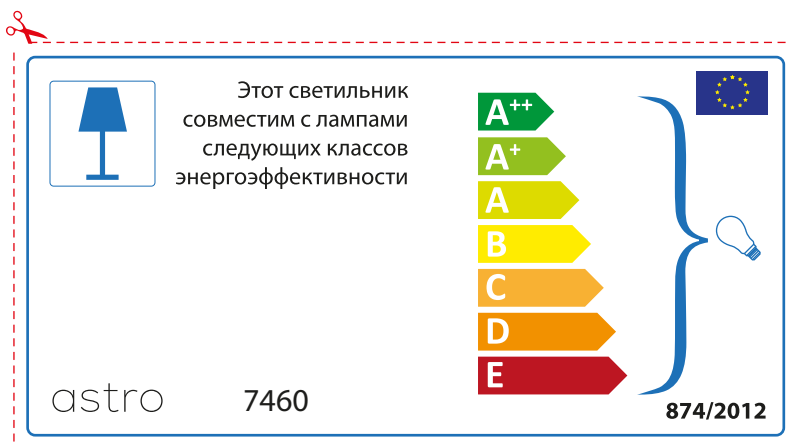

RUSSIAN

Просьба проверить размеры лампы для установки в этот светильник, поскольку размеры ламп могут отличаться в зависимости от производителя