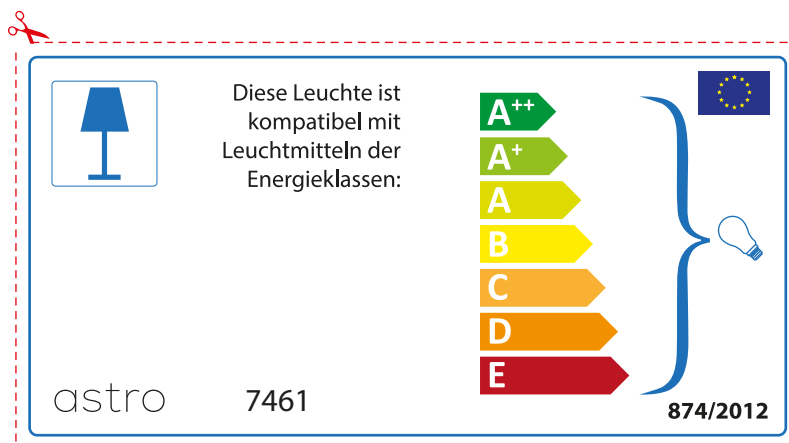

GERMAN

Bitte überprüfen Sie, ob die Abmessungen der Lampe für die Armatur passend sind, da die Größe der Lampen zwischen verschiedenen Marken variieren können