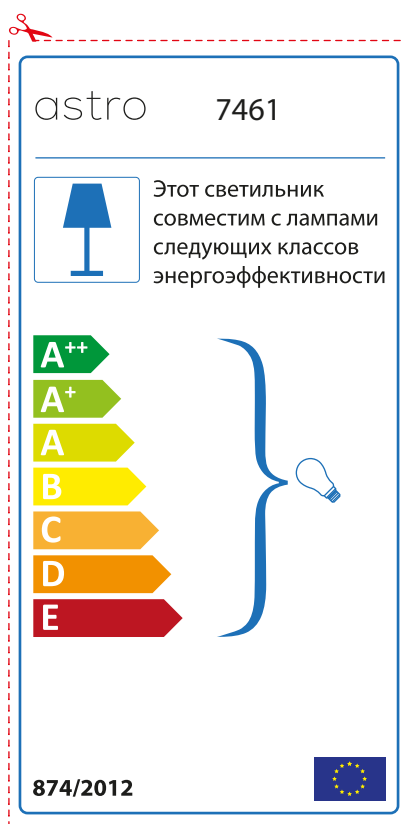

874/2012 

Detailed description: This is a rectangular label for an astro 7461 luminaire. It features a blue lamp icon in a box on the left. To its right, text states compatibility with bulbs of energy classes A++ through E. A vertical stack of seven colored arrows (green, light green, yellow, orange, red-orange, red) represents these classes. A blue bracket on the right groups all seven classes and points to a lightbulb icon. The label includes the model number '7461', the regulation number '874/2012', and the EU flag.

 This luminaire is compatible with bulbs of the energy classes:

A++
A+
A
B
C
D
E

astro 7461  874/2012

Detailed description: This is a rectangular label for an astro 7461 luminaire, oriented horizontally. It features a blue lamp icon in a box on the left. To its right, text states compatibility with bulbs of energy classes A++ through E. A vertical stack of seven colored arrows (green, light green, yellow, orange, red-orange, red) represents these classes. A blue bracket on the right groups all seven classes and points to a lightbulb icon. The label includes the brand 'astro', model number '7461', the regulation number '874/2012', and the EU flag.

874/2012

CZECH

Zkontrolujte prosím rozměr světelného zdroje pro svítidlo, protože se liší u různých značek

astro 7461

 Toto svítidlo je vhodné pro žárovky s energetickým štítkem třídy:

A++
A+
A
B
C
D
E

874/2012 

 Toto svítidlo je vhodné pro žárovky s energetickým štítkem třídy:

A++
A+
A
B
C
D
E

astro 7461 

874/2012

RUSSIAN

Просьба проверить размеры лампы для установки в этот светильник, поскольку размеры ламп могут отличаться в зависимости от производителя