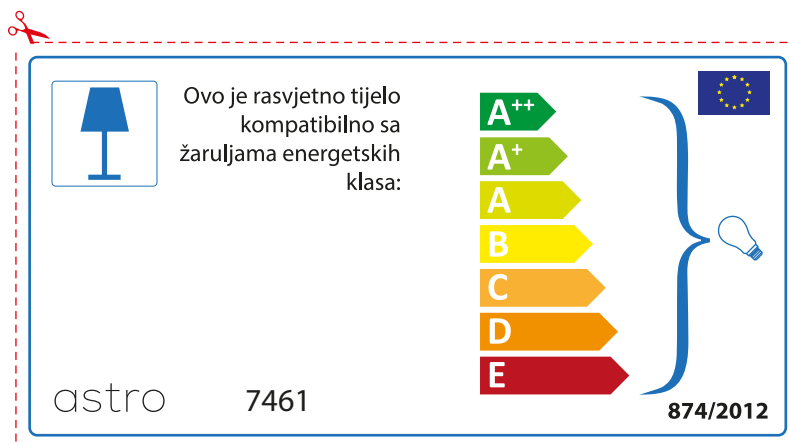

874/2012 

Detailed description: This is a rectangular label for an astro 7461 luminaire. It features a blue lamp icon in a box on the left. To its right, text states compatibility with bulbs of energy classes A++ through E. A vertical stack of seven colored arrows (green, light green, yellow, orange, red-orange, red) represents these classes. A blue bracket on the right groups all seven classes and points to a lightbulb icon. The label includes the model number '7461', the regulation number '874/2012', and the EU flag.

 This luminaire is compatible with bulbs of the energy classes:

A++
A+
A
B
C
D
E

astro 7461  874/2012

Detailed description: This is a rectangular label for an astro 7461 luminaire, oriented horizontally. It features a blue lamp icon in a box on the left. To its right, text states compatibility with bulbs of energy classes A++ through E. A vertical stack of seven colored arrows (green, light green, yellow, orange, red-orange, red) represents these classes. A blue bracket on the right groups all seven classes and points to a lightbulb icon. The label includes the brand 'astro', model number '7461', the regulation number '874/2012', and the EU flag.

A++
A+
A
B
C
D
E

874/2012 

 Corpurile de iluminat sunt compatibile cu surse de lumina din clasa:

A++
A+
A
B
C
D
E

astro 7461 

874/2012

CROATIAN

Provjerite veličinu žarulje prije umetanja u rasvjetno tijelo jer se veličina žarulja razlikuje ovisno o proizvođaču

SPANISH

Por favor, comprobar las dimensiones de las lámparas para esta luminaria. Las dimensiones de las lámparas pueden variar entre las diferentes marcas

astro 7461

 Esta luminaria es compatible con lámparas de clase energética: