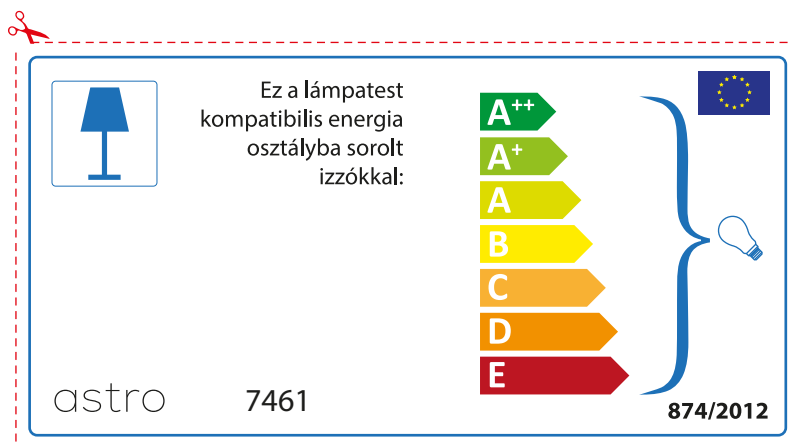

HUNGARIAN

Kérjük, ellenőrizze, hogy a fényforrások foglalata megfelel-e a lámpatest által előírtaknak, ugyanis a különböző márkák eltérhetnek egymástól