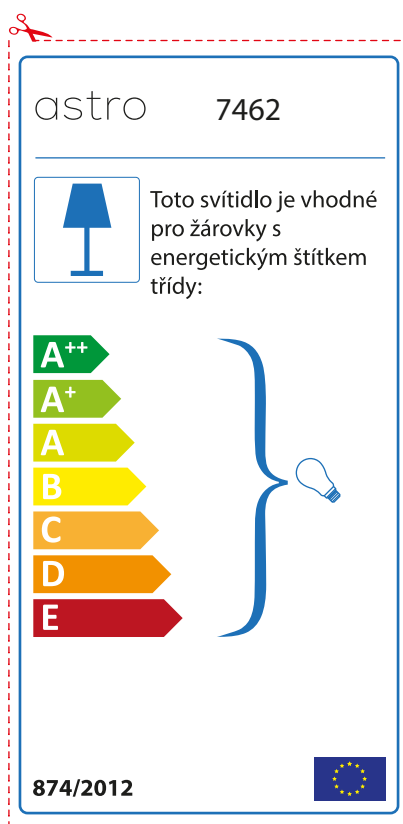

CZECH

Zkontrolujte prosím rozměr světelného zdroje pro svítidlo, protože se liší u různých značek