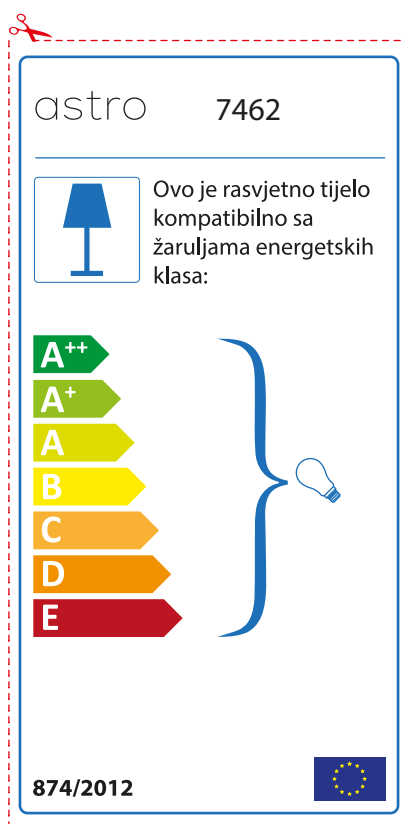

874/2012 

Detailed description: This is a rectangular label for an astro 7462 luminaire. It features a blue lamp icon in a box on the left. To its right, text states compatibility with bulbs of energy classes A++ through E. A vertical stack of seven colored arrows (green, light green, yellow, orange, red-orange, red) represents these classes. A large blue bracket on the right groups these classes and points to a lightbulb icon. The bottom left contains the code 874/2012 and the bottom right contains the EU flag. A red dashed border and a scissors icon at the top left indicate it is a cut-out label.

A++
A+
A
B
C
D
E

874/2012 

Detailed description: This is a rectangular label for an astro lamp model 7462. It features a blue lamp icon in a box on the left. To its right, the text states compatibility with light bulbs of energy classes A++ through E. A vertical stack of seven colored arrows (green, light green, yellow, orange, red-orange, red) represents these classes. A blue bracket on the right groups all seven classes and points to a small light bulb icon. The label includes the text '874/2012' and the European Union flag in the bottom right corner. A red dashed border with a scissors icon at the top left indicates where to cut.

A++
A+
A
B
C
D
E

874/2012 

 Corpurile de iluminat sunt compatibile cu surse de lumina din clasa:

A++
A+
A
B
C
D
E

astro 7462 

874/2012

CROATIAN

Provjerite veličinu žarulje prije umetanja u rasvjetno tijelo jer se veličina žarulja razlikuje ovisno o proizvođaču