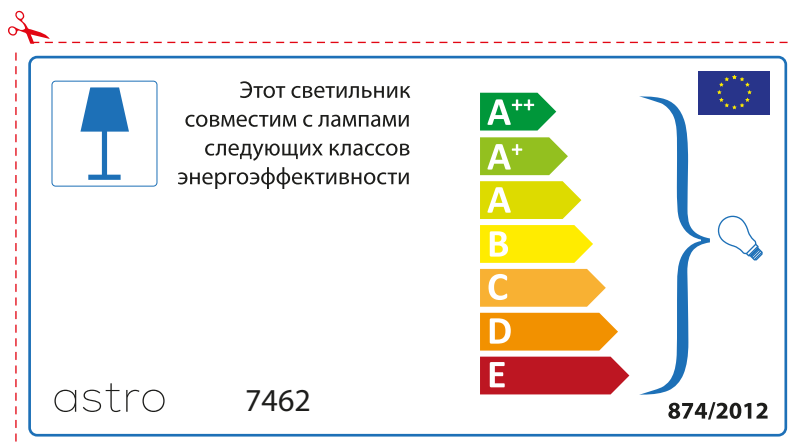

A++
A+
A
B
C
D
E

874/2012 

Detailed description: This is a rectangular label for an astro lamp model 7462. It features a blue lamp icon in a box on the left. To its right, the text states compatibility with light bulbs of energy classes A++ through E. A vertical stack of seven colored arrows (green, light green, yellow, orange, red-orange, red) represents these classes. A blue bracket on the right groups all seven classes and points to a small light bulb icon. The label includes the text '874/2012' and the European Union flag in the bottom right corner. A red dashed border with a scissors icon at the top left indicates where to cut.

 Diese Leuchte ist kompatibel mit Leuchtmitteln der Energieklassen:

A++
A+
A
B
C
D
E

astro 7462

 874/2012

Detailed description: This is a rectangular label for an astro lamp model 7462, oriented horizontally. It features a blue lamp icon in a box on the left. To its right, the text states compatibility with light bulbs of energy classes A++ through E. A vertical stack of seven colored arrows (green, light green, yellow, orange, red-orange, red) represents these classes. A blue bracket on the right groups all seven classes and points to a small light bulb icon. The label includes the text 'astro 7462' in the bottom left, the European Union flag in the top right, and '874/2012' in the bottom right. A red dashed border with a scissors icon at the top left indicates where to cut.

BULGARIAN

Моля проверете дали вида и размера на ел. лампите са подходящи за осветителното тяло

astro 7462

 Осветителното тяло е съвместимо с електрически лампи от енергиен клас:

A++
A+
A
B
C
D
E

874/2012 

 Осветителното тяло е съвместимо с електрически лампи от енергиен клас:

A++
A+
A
B
C
D
E

astro 7462 

874/2012

CZECH

Zkontrolujte prosím rozměr světelného zdroje pro svítidlo, protože se liší u různých značek

RUSSIAN

Просьба проверить размеры лампы для установки в этот светильник, поскольку размеры ламп могут отличаться в зависимости от производителя