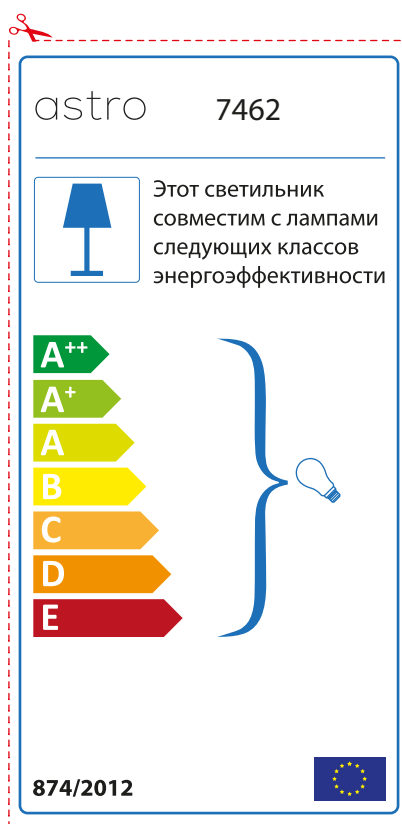

RUSSIAN

Просьба проверить размеры лампы для установки в этот светильник, поскольку размеры ламп могут отличаться в зависимости от производителя