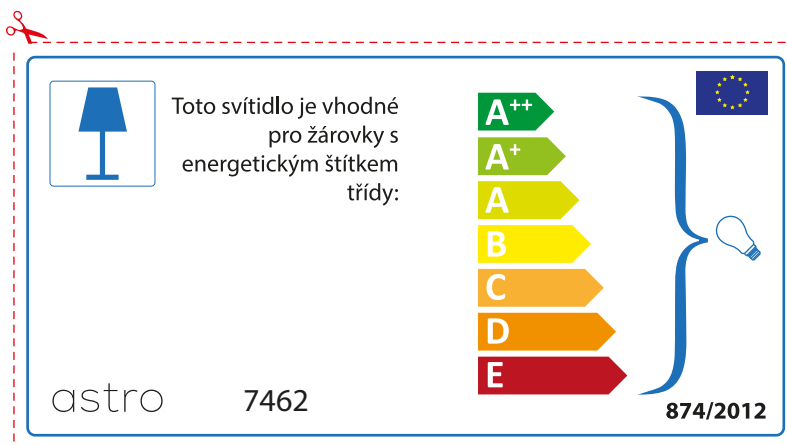

CZECH

Zkontrolujte prosím rozměr světelného zdroje pro svítidlo, protože se liší u různých značek