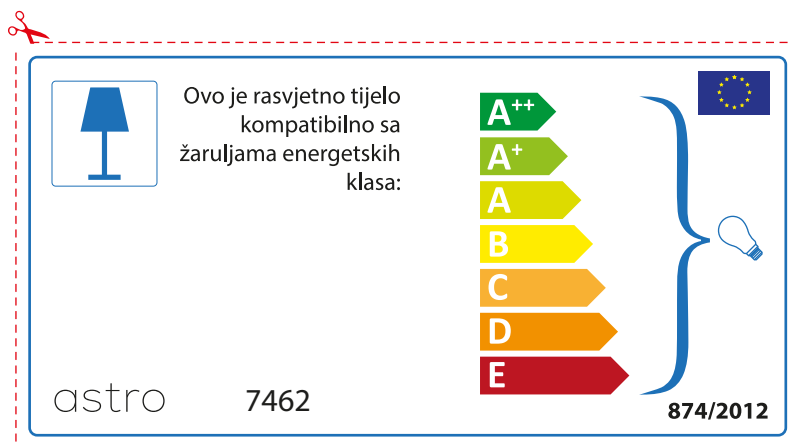

874/2012 

Detailed description: This is a rectangular label for an astro 7462 luminaire. It features a blue lamp icon in a box on the left. To its right, text states compatibility with bulbs of energy classes A++ through E. A vertical stack of seven colored arrows (green, light green, yellow, orange, red-orange, red) represents these classes. A large blue bracket on the right groups these classes and points to a lightbulb icon. The bottom left contains the code 874/2012 and the bottom right contains the EU flag. A red dashed border and a scissors icon at the top left indicate it is a cut-out label.

 This luminaire is compatible with bulbs of the energy classes:

A++
A+
A
B
C
D
E

astro 7462

874/2012

Detailed description: This is a rectangular label for an astro 7462 luminaire, oriented horizontally. It features a blue lamp icon in a box on the left. To its right, text states compatibility with bulbs of energy classes A++ through E. A vertical stack of seven colored arrows (green, light green, yellow, orange, red-orange, red) represents these classes. A large blue bracket on the right groups these classes and points to a lightbulb icon. The bottom left contains the code astro 7462 and the bottom right contains the EU flag and the code 874/2012. A red dashed border and a scissors icon at the top left indicate it is a cut-out label.

Verificati dimensiunea lampilor pentru a se potrivi corpului de iluminat, deoarece aceasta poate varia de la furnizor la furnizor.

astro 7462

 Corpurile de iluminat sunt compatibile cu surse de lumina din clasa:

A++
A+
A
B
C
D
E

874/2012 

 Corpurile de iluminat sunt compatibile cu surse de lumina din clasa:

A++
A+
A
B
C
D
E

astro 7462 

874/2012

CROATIAN

Provjerite veličinu žarulje prije umetanja u rasvjetno tijelo jer se veličina žarulja razlikuje ovisno o proizvođaču