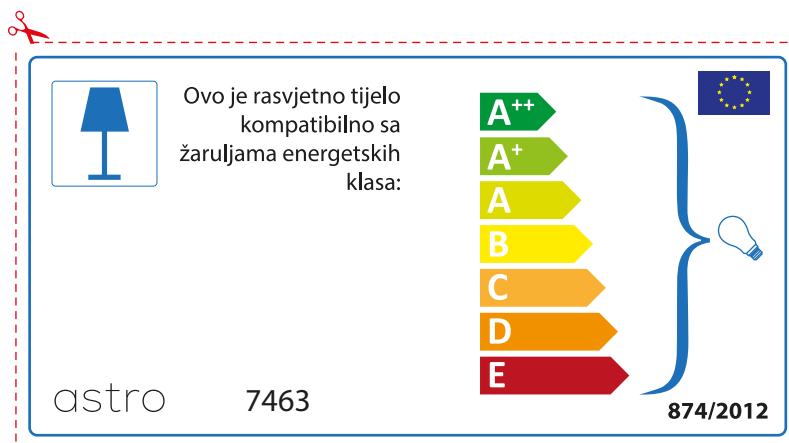

CROATIAN

Provjerite veličinu žarulje prije umetanja u rasvjetno tijelo jer se veličina žarulja razlikuje ovisno o proizvođaču