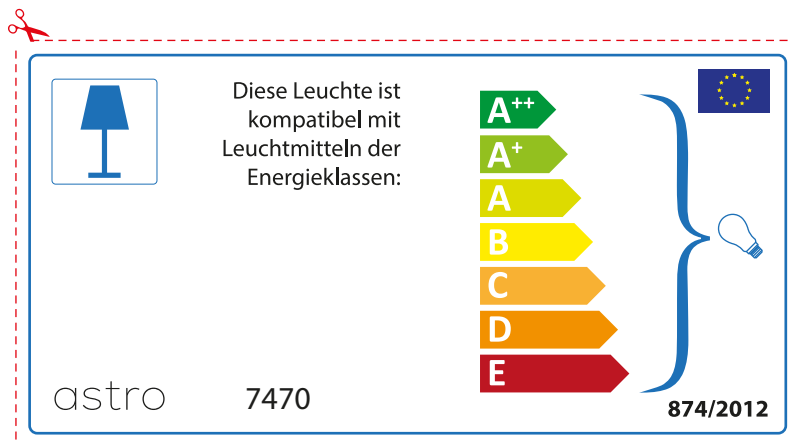

GERMAN

Bitte überprüfen Sie, ob die Abmessungen der Lampe für die Armatur passend sind, da die Größe der Lampen zwischen verschiedenen Marken variieren können