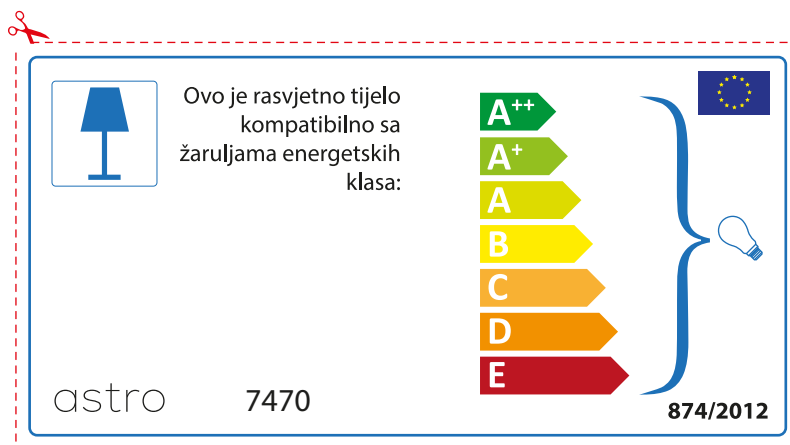

874/2012 

Detailed description: This is a rectangular label for an astro 7470 luminaire. It features a blue lamp icon in a box on the left. To its right, text states compatibility with bulbs of energy classes A++ through E. A vertical stack of seven colored arrows (green, light green, yellow, orange, red-orange, red) represents these classes. A large blue bracket on the right groups all classes and points to a lightbulb icon. The label includes the model number '7470', the standard '874/2012', and the EU flag.

A++
A+
A
B
C
D
E

874/2012 

 Corpurile de iluminat sunt compatibile cu surse de lumina din clasa:

A++
A+
A
B
C
D
E

astro 7470 

874/2012

CROATIAN

Provjerite veličinu žarulje prije umetanja u rasvjetno tijelo jer se veličina žarulja razlikuje ovisno o proizvođaču

SPANISH

Por favor, comprobar las dimensiones de las lámparas para esta luminaria. Las dimensiones de las lámparas pueden variar entre las diferentes marcas

astro 7470

 Esta luminaria es compatible con lámparas de clase energética:

A++
A+
A
B
C
D
E

874/2012 

Detailed description: This is a rectangular energy label for the Astro 7470 lamp. It features a blue lamp icon in a box on the left. To its right, the text states compatibility with energy classes A++ through E. A vertical stack of seven colored arrows (green, light green, yellow, orange, red-orange, red) represents these classes. A large blue bracket on the right side of the arrows points to a small lightbulb icon. The bottom left corner contains the code '874/2012' and the bottom right corner contains the European Union flag.