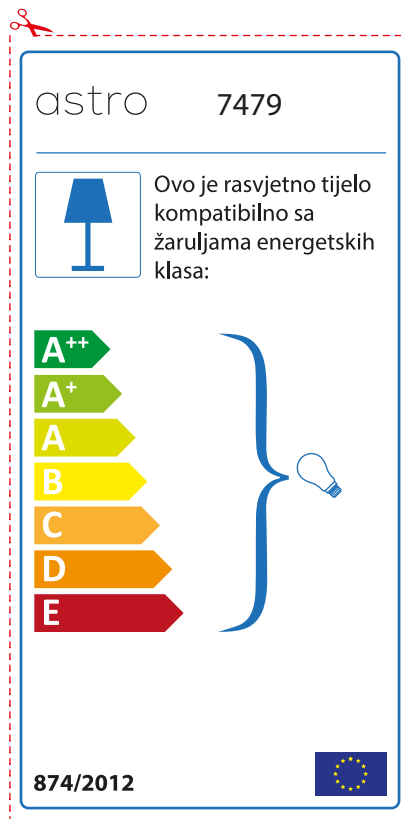

874/2012 

Detailed description: This is a rectangular label for an astro luminaire model 7479. It features a blue lamp icon in a box on the left. To its right, text states compatibility with bulbs of energy classes A++ through E. A vertical stack of seven colored arrows (green, light green, yellow, orange, red-orange, red) represents these classes. A blue bracket on the right groups all classes and points to a lightbulb icon. The bottom left contains the code '874/2012' and the bottom right contains the EU flag.

A++
A+
A
B
C
D
E

874/2012 

 Corpurile de iluminat sunt compatibile cu surse de lumina din clasa:

A++
A+
A
B
C
D
E

astro 7479 

874/2012

CROATIAN

Provjerite veličinu žarulje prije umetanja u rasvjetno tijelo jer se veličina žarulja razlikuje ovisno o proizvođaču

A++
A+
A
B
C
D
E

874/2012 

Detailed description: This is a sticker for an astro lamp model 7479. It features a blue lamp icon in a box. To the right of the icon, the text reads 'Esta luminaria es compatible con lámparas de clase energética:'. Below this, there is a vertical energy efficiency scale with seven colored arrows pointing right, labeled from top to bottom: A++ (dark green), A+ (medium green), A (light green), B (yellow-green), C (yellow), D (orange), and E (red). A large blue bracket on the right side of the scale groups all seven levels together, with a small lightbulb icon at the end of the bracket. At the bottom left, the text '874/2012' is displayed next to the European Union flag.