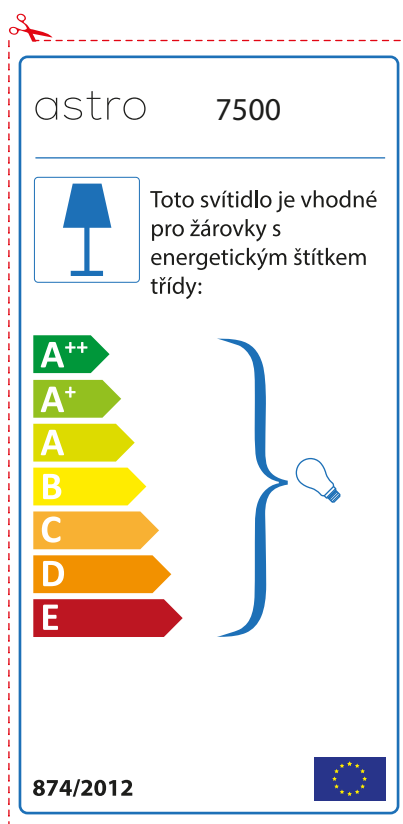

CZECH

Zkontrolujte prosím rozměr světelného zdroje pro svítidlo, protože se liší u různých značek