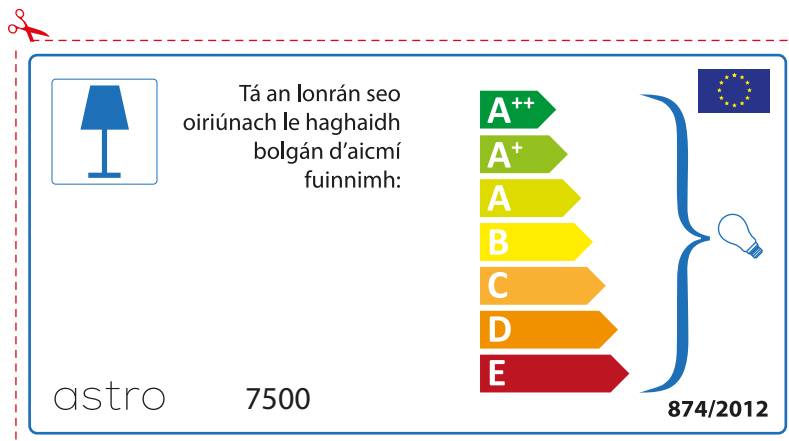

IRISH

Moltar duit toisí lampa a sheiceáil sula bhfeistíonn tú é sa lonrán, toisc gur féidir le toisí lampaí a bheith éagsúil ó bhranda go branda