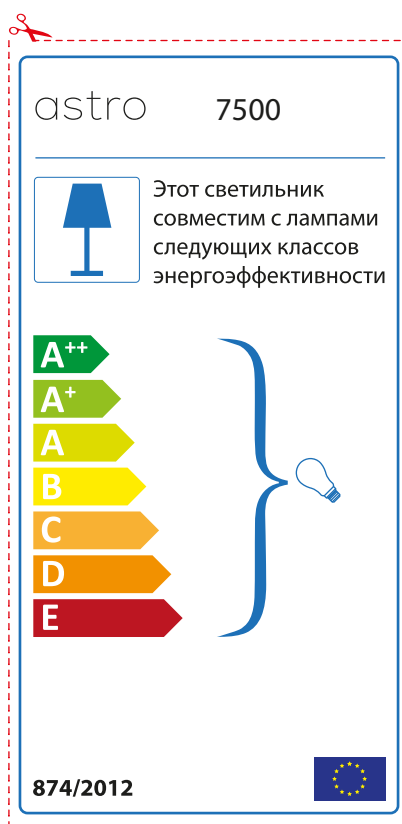

RUSSIAN

Просьба проверить размеры лампы для установки в этот светильник, поскольку размеры ламп могут отличаться в зависимости от производителя