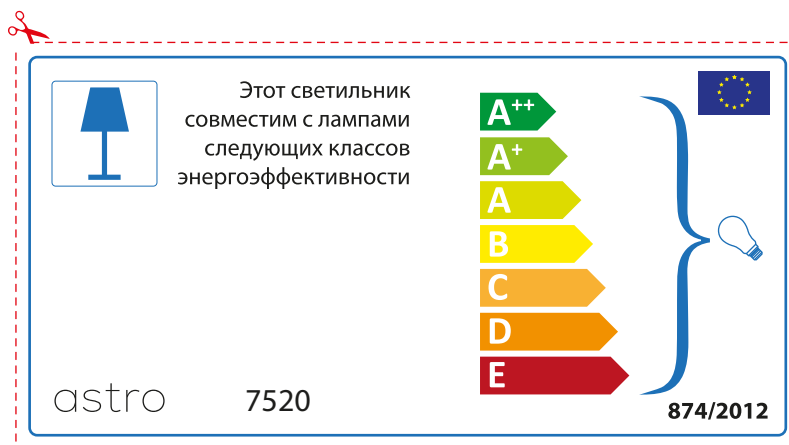

874/2012 

Detailed description: This is a rectangular label for an astro 7520 luminaire. It features a blue lamp icon in a box on the left. To its right, text states compatibility with bulbs of energy classes A++ through E. A vertical stack of seven colored arrows (green, light green, yellow, orange, red-orange, red) represents these classes. A large blue bracket on the right groups all seven classes and points to a lightbulb icon. The label includes the model number '7520', the regulation number '874/2012', and the European Union flag.

 This luminaire is compatible with bulbs of the energy classes:

A++
A+
A
B
C
D
E

astro 7520  874/2012

Detailed description: This is a rectangular label for an astro 7520 luminaire, oriented horizontally. It features a blue lamp icon in a box on the left. To its right, text states compatibility with bulbs of energy classes A++ through E. A vertical stack of seven colored arrows (green, light green, yellow, orange, red-orange, red) represents these classes. A large blue bracket on the right groups all seven classes and points to a lightbulb icon. The label includes the brand name 'astro', the model number '7520', the regulation number '874/2012', and the European Union flag.

astro 7520

 Осветителното тяло е съвместимо с електрически лампи от енергиен клас:

A++
A+
A
B
C
D
E

874/2012 

 Осветителното тяло е съвместимо с електрически лампи от енергиен клас:

A++
A+
A
B
C
D
E

astro 7520 

874/2012

CZECH

Zkontrolujte prosím rozměr světelného zdroje pro svítidlo, protože se liší u různých značek

RUSSIAN

Просьба проверить размеры лампы для установки в этот светильник, поскольку размеры ламп могут отличаться в зависимости от производителя