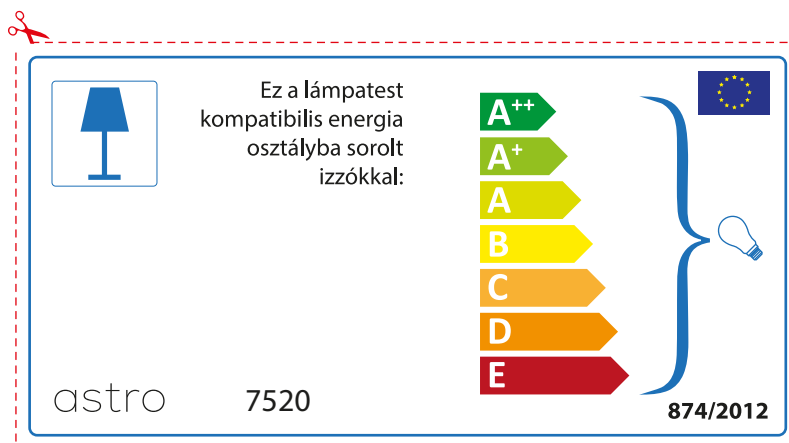

HUNGARIAN

Kérjük, ellenőrizze, hogy a fényforrások foglalata megfelel-e a lámpatest által előírtaknak, ugyanis a különböző márkák eltérhetnek egymástól