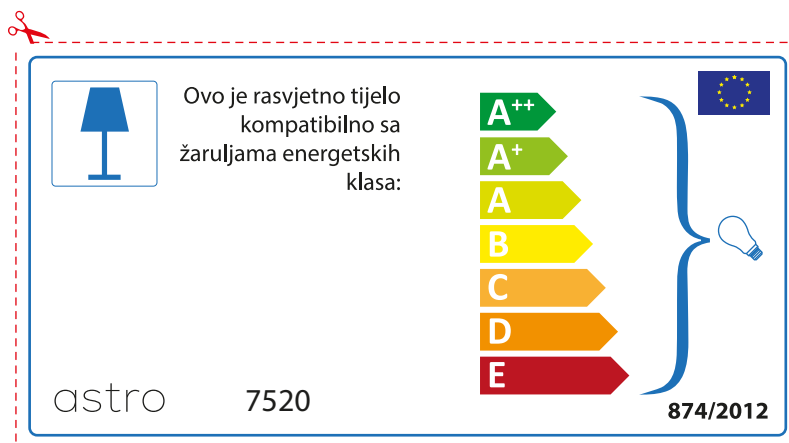

CROATIAN

Provjerite veličinu žarulje prije umetanja u rasvjetno tijelo jer se veličina žarulja razlikuje ovisno o proizvođaču