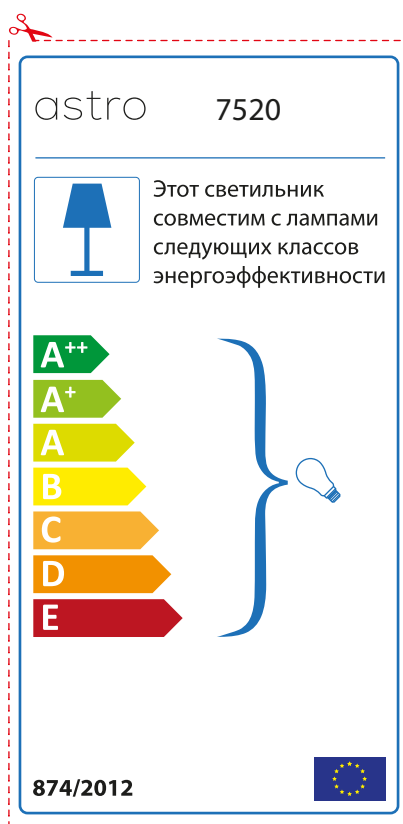

RUSSIAN

Просьба проверить размеры лампы для установки в этот светильник, поскольку размеры ламп могут отличаться в зависимости от производителя