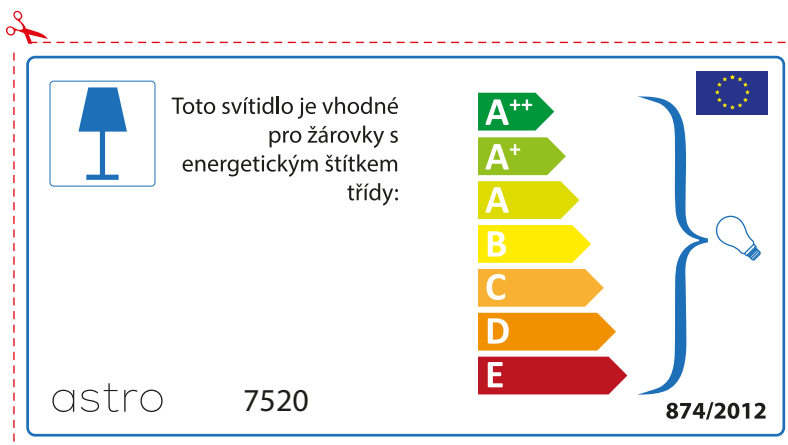

CZECH

Zkontrolujte prosím rozměr světelného zdroje pro svítidlo, protože se liší u různých značek