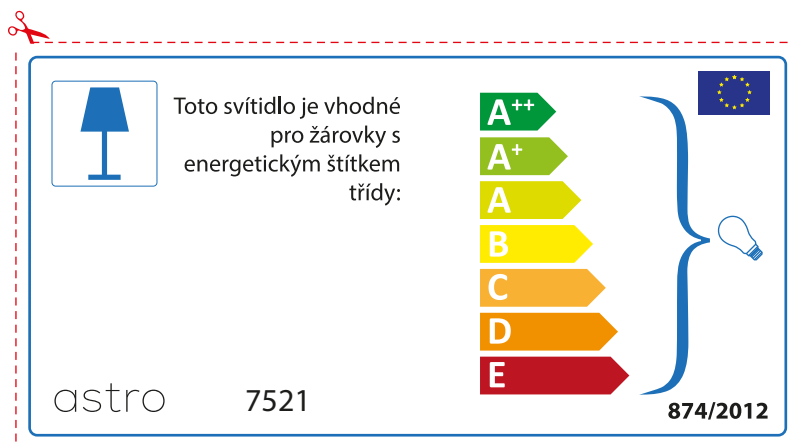

CZECH

Zkontrolujte prosím rozměr světelného zdroje pro svítidlo, protože se liší u různých značek