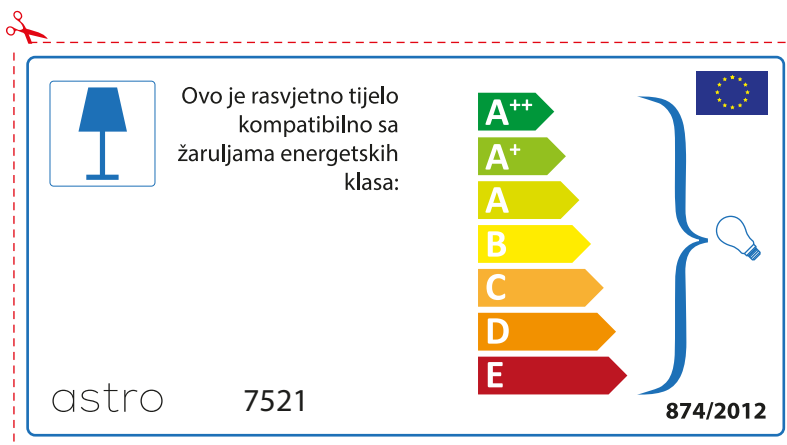

CROATIAN

Provjerite veličinu žarulje prije umetanja u rasvjetno tijelo jer se veličina žarulja razlikuje ovisno o proizvođaču