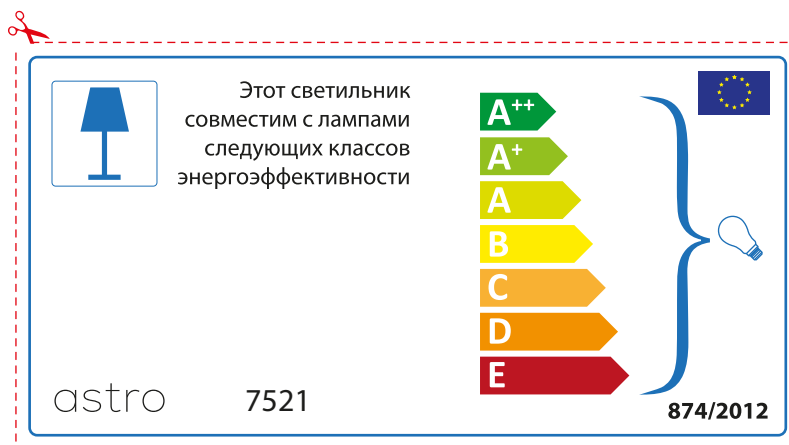

RUSSIAN

Просьба проверить размеры лампы для установки в этот светильник, поскольку размеры ламп могут отличаться в зависимости от производителя