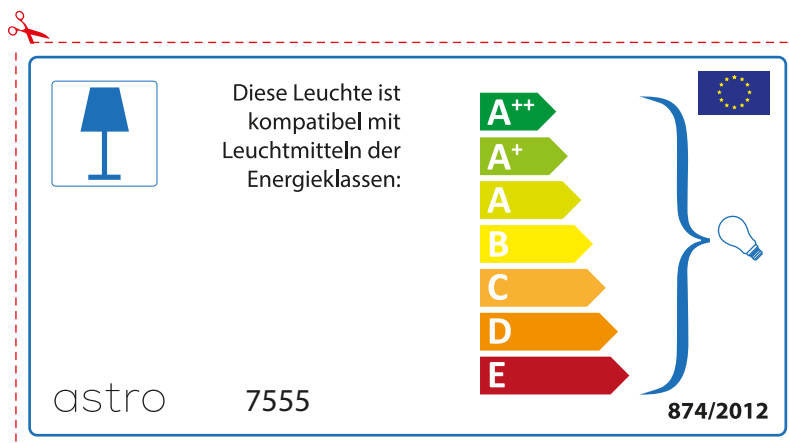

GERMAN

Bitte überprüfen Sie, ob die Abmessungen der Lampe für die Armatur passend sind, da die Größe der Lampen zwischen verschiedenen Marken variieren können