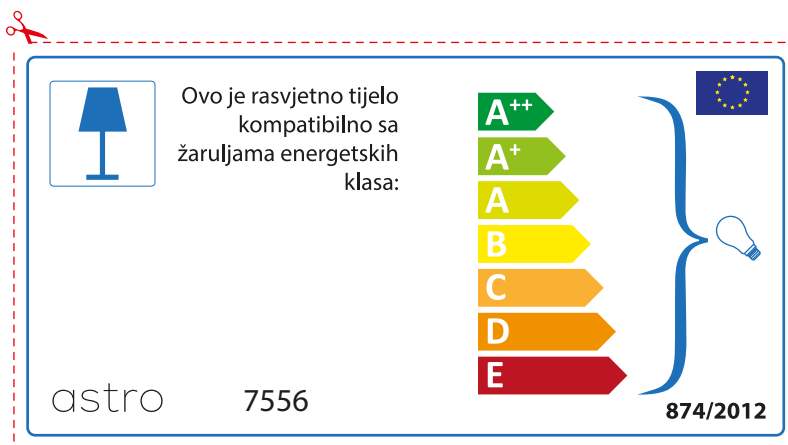

874/2012 

Detailed description: This is a rectangular energy label for an astro luminaire model 7556. It features a blue lamp icon in a box on the left. To its right, text states compatibility with bulbs of energy classes A++ through E. A vertical stack of seven colored arrows (green, light green, yellow, orange, red-orange, red) represents these classes. A large blue bracket on the right groups all classes and points to a lightbulb icon. The bottom left contains the code 874/2012 and the bottom right contains the EU flag.

A++
A+
A
B
C
D
E

874/2012 

Detailed description: This is a rectangular label for an Astro 7556 luminaire. It features a blue lamp icon in a box on the left. To its right, the text states 'Ce luminaire est compatible avec des sources de classes:'. Below this, a vertical stack of seven energy efficiency classes is shown as colored arrows pointing right: A++ (dark green), A+ (medium green), A (light green), B (yellow), C (orange), D (dark orange), and E (red). A large blue bracket on the right side of these classes encompasses all seven, with a small lightbulb icon at its tip. At the bottom left, the text '874/2012' is displayed next to the European Union flag.

A++
A+
A
B
C
D
E

874/2012 

 Corpurile de iluminat sunt compatibile cu surse de lumina din clasa:

A++
A+
A
B
C
D
E

astro 7556 

874/2012

CROATIAN

Provjerite veličinu žarulje prije umetanja u rasvjetno tijelo jer se veličina žarulja razlikuje ovisno o proizvođaču

SPANISH

Por favor, comprobar las dimensiones de las lámparas para esta luminaria. Las dimensiones de las lámparas pueden variar entre las diferentes marcas

astro 7556

 Esta luminaria es compatible con lámparas de clase energética: