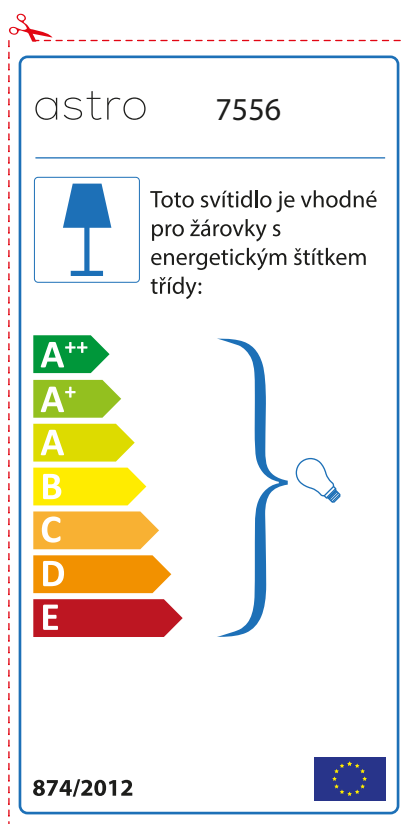

CZECH

Zkontrolujte prosím rozměr světelného zdroje pro svítidlo, protože se liší u různých značek