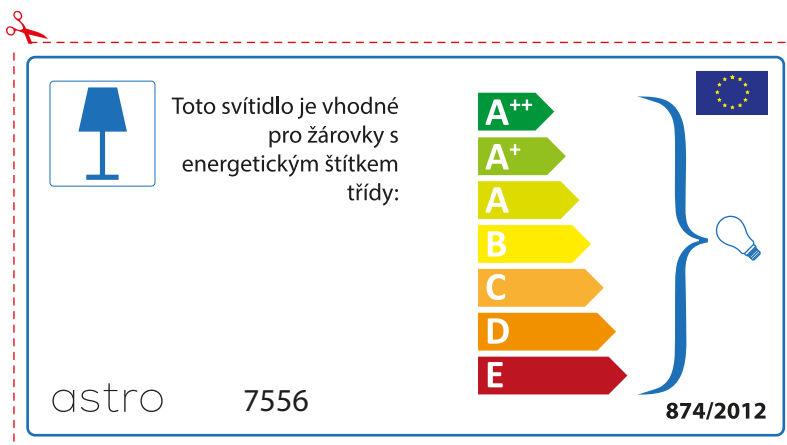

CZECH

Zkontrolujte prosím rozměr světelného zdroje pro svítidlo, protože se liší u různých značek