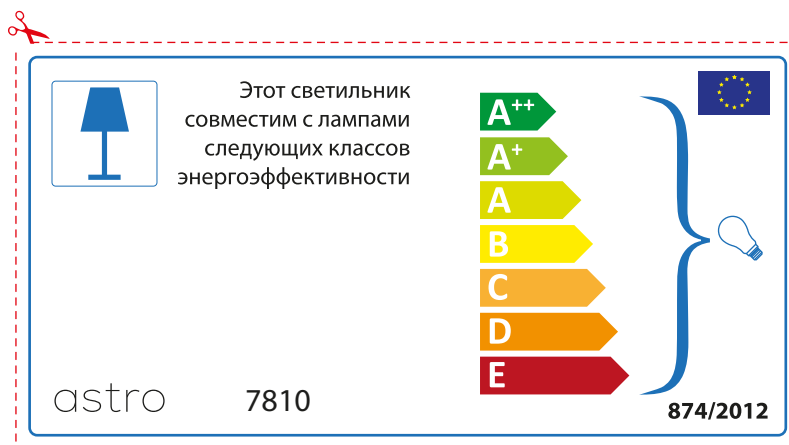

RUSSIAN

Просьба проверить размеры лампы для установки в этот светильник, поскольку размеры ламп могут отличаться в зависимости от производителя