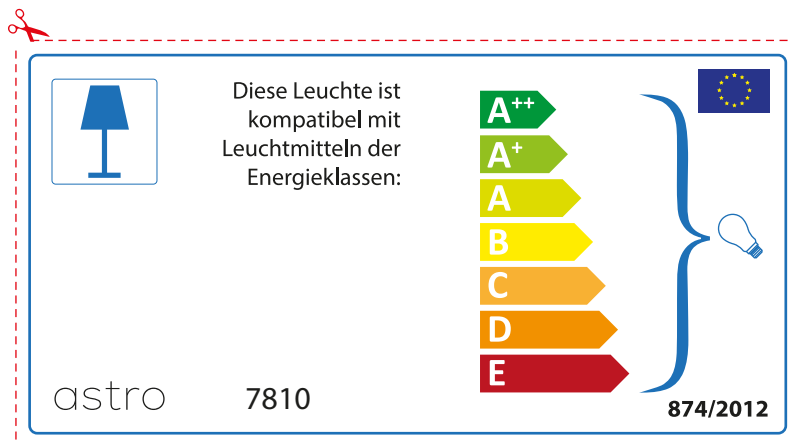

GERMAN

Bitte überprüfen Sie, ob die Abmessungen der Lampe für die Armatur passend sind, da die Größe der Lampen zwischen verschiedenen Marken variieren können