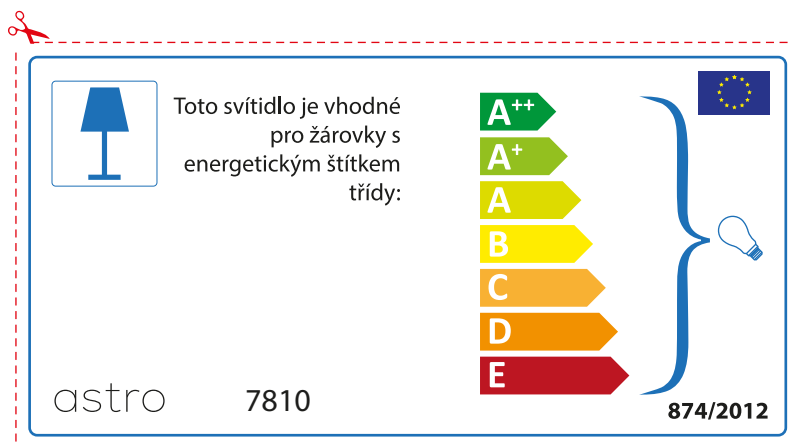

CZECH

Zkontrolujte prosím rozměr světelného zdroje pro svítidlo, protože se liší u různých značek