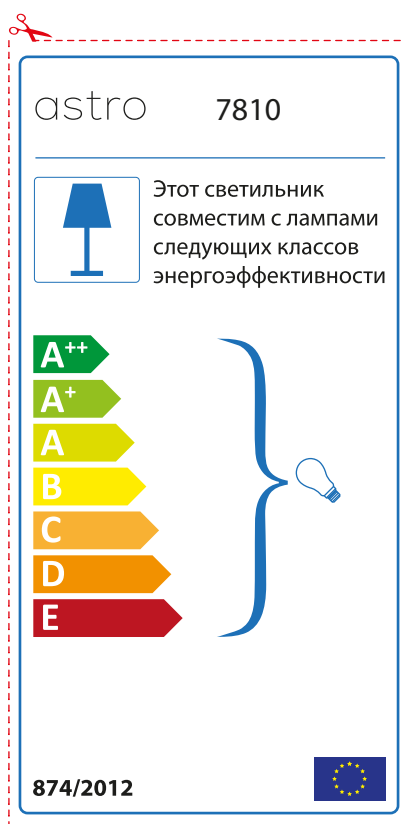

RUSSIAN

Просьба проверить размеры лампы для установки в этот светильник, поскольку размеры ламп могут отличаться в зависимости от производителя