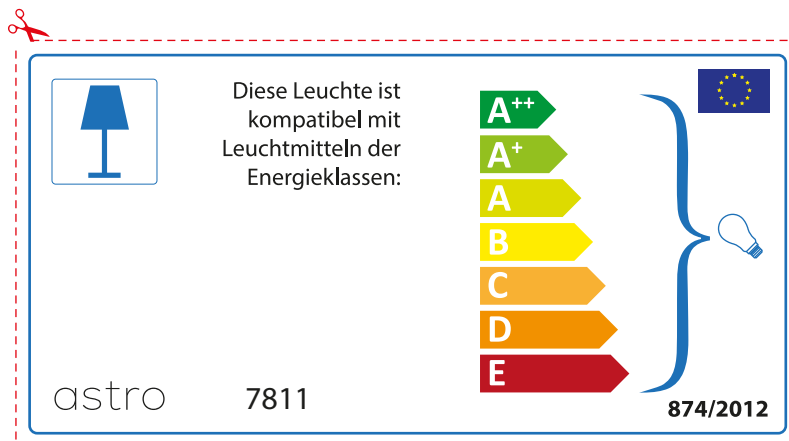

GERMAN

Bitte überprüfen Sie, ob die Abmessungen der Lampe für die Armatur passend sind, da die Größe der Lampen zwischen verschiedenen Marken variieren können