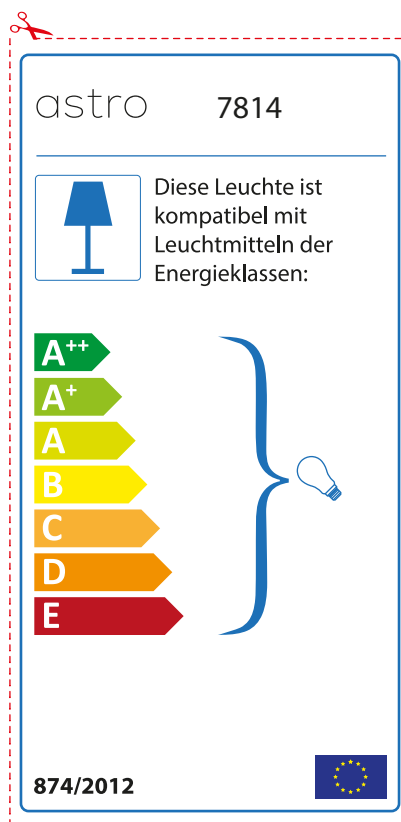

GERMAN

Bitte überprüfen Sie, ob die Abmessungen der Lampe für die Armatur passend sind, da die Größe der Lampen zwischen verschiedenen Marken variieren können