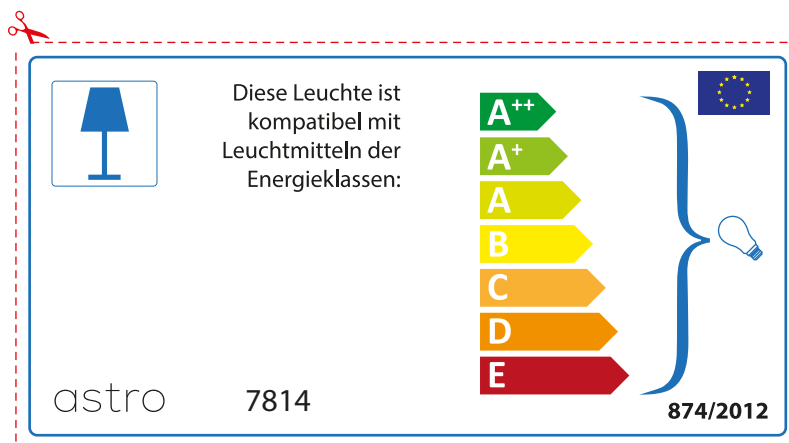

GERMAN

Bitte überprüfen Sie, ob die Abmessungen der Lampe für die Armatur passend sind, da die Größe der Lampen zwischen verschiedenen Marken variieren können