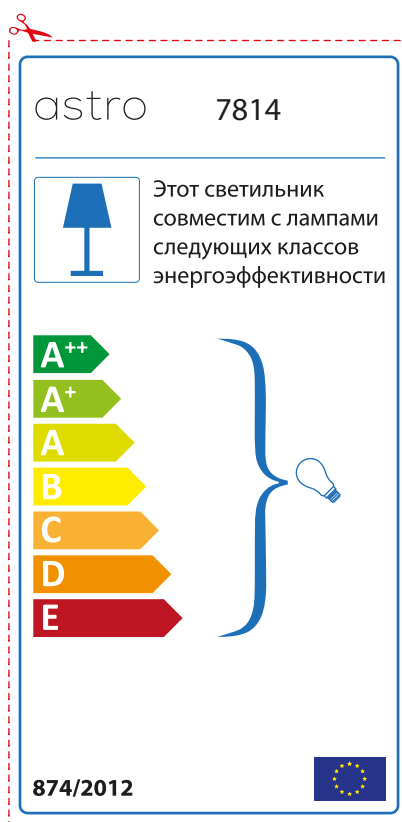

874/2012 

Detailed description: This is a rectangular label for an astro 7814 luminaire. It features a blue lamp icon in a box on the left. To its right, text states compatibility with bulbs of energy classes A++ through E. A vertical stack of seven colored arrows (green, light green, yellow, orange, red-orange, red) represents these classes. A blue bracket on the right groups all classes and points to a lightbulb icon. The bottom left contains the code '874/2012' and the bottom right contains the European Union flag.

 This luminaire is compatible with bulbs of the energy classes:

A++
A+
A
B
C
D
E

astro 7814  874/2012

Detailed description: This is a rectangular label for an astro 7814 luminaire, oriented horizontally. It features a blue lamp icon in a box on the left. To its right, text states compatibility with bulbs of energy classes A++ through E. A vertical stack of seven colored arrows (green, light green, yellow, orange, red-orange, red) represents these classes. A blue bracket on the right groups all classes and points to a lightbulb icon. The bottom left contains the code 'astro 7814' and the bottom right contains the European Union flag and the code '874/2012'.

astro 7814

 Осветителното тяло е съвместимо с електрически лампи от енергиен клас:

A++
A+
A
B
C
D
E

874/2012 

 Осветителното тяло е съвместимо с електрически лампи от енергиен клас:

A++
A+
A
B
C
D
E

astro 7814 

874/2012

CZECH

Zkontrolujte prosím rozměr světelného zdroje pro svítidlo, protože se liší u různých značek

RUSSIAN

Просьба проверить размеры лампы для установки в этот светильник, поскольку размеры ламп могут отличаться в зависимости от производителя