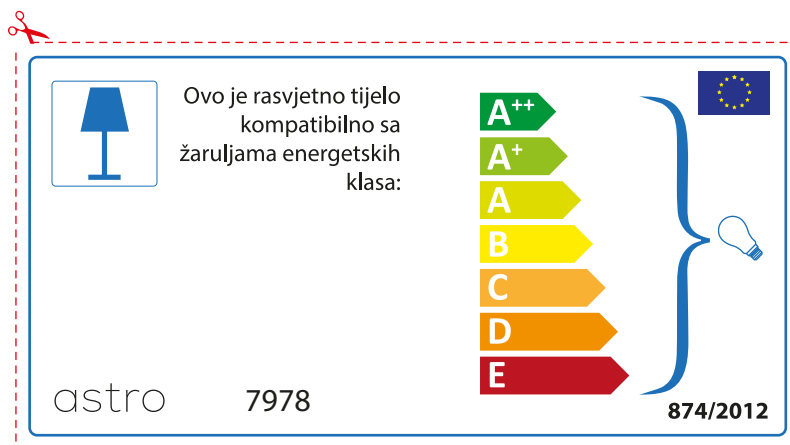

874/2012 

Detailed description: This is a rectangular energy label for an astro luminaire model 7978. It features a blue lamp icon in a box on the left. To its right, text states compatibility with bulbs of energy classes A++ through E. A vertical stack of seven colored arrows (green, light green, yellow, orange, red-orange, red) represents these classes. A large blue bracket on the right groups all classes and points to a lightbulb icon. The bottom left contains the code 874/2012 and the bottom right contains the EU flag.

A++
A+
A
B
C
D
E

874/2012 

 Corpurile de iluminat sunt compatibile cu surse de lumina din clasa:

A++
A+
A
B
C
D
E

astro 7978 

874/2012

CROATIAN

Provjerite veličinu žarulje prije umetanja u rasvjetno tijelo jer se veličina žarulja razlikuje ovisno o proizvođaču

SPANISH

Por favor, comprobar las dimensiones de las lámparas para esta luminaria. Las dimensiones de las lámparas pueden variar entre las diferentes marcas

astro 7978

 Esta luminaria es compatible con lámparas de clase energética:

A++
A+
A
B
C
D
E

874/2012 

Detailed description: This is a rectangular label for an astro 7978 lamp. It features a blue icon of a table lamp on the left. To its right, the text states that the lamp is compatible with energy classes A++ through E. A large blue bracket on the right side of the energy class list encompasses all classes from A++ to E and points to a small lightbulb icon. At the bottom left, the text '874/2012' is displayed next to the European Union flag. The entire label is enclosed in a dashed red border with a scissors icon at the top left corner.