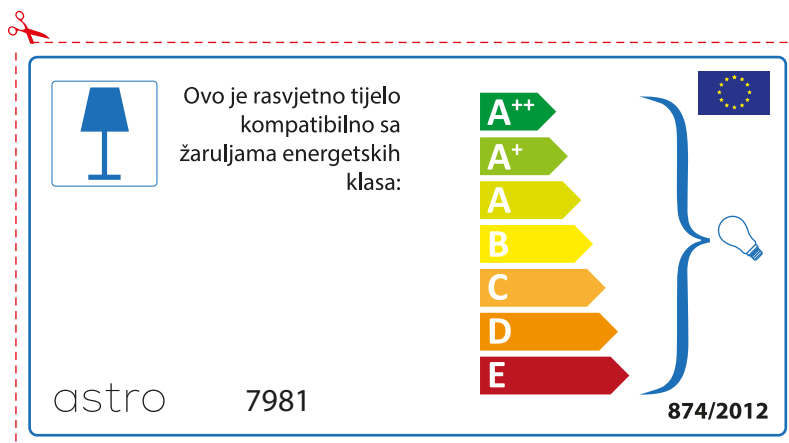

CROATIAN

Provjerite veličinu žarulje prije umetanja u rasvjetno tijelo jer se veličina žarulja razlikuje ovisno o proizvođaču