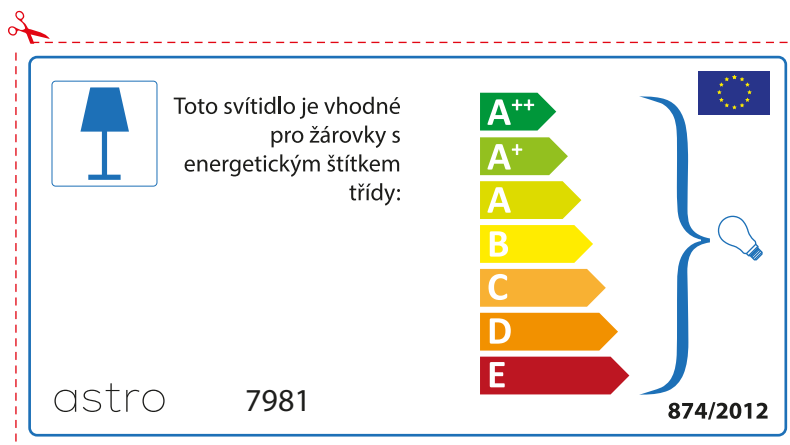

CZECH

Zkontrolujte prosím rozměr světelného zdroje pro svítidlo, protože se liší u různých značek