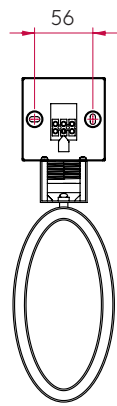

PRODUCT ELEVATIONS

WITHOUT SHADE