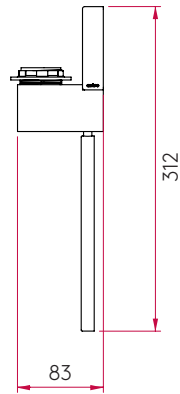

PRODUCT ELEVATIONS

WITHOUT SHADE