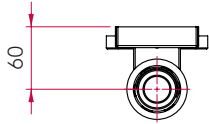

PRODUCT ELEVATIONS

WITHOUT SHADE