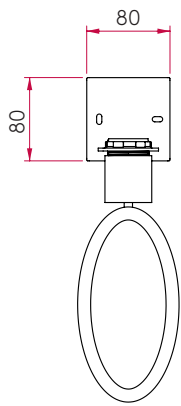

PRODUCT ELEVATIONS

WITHOUT SHADE