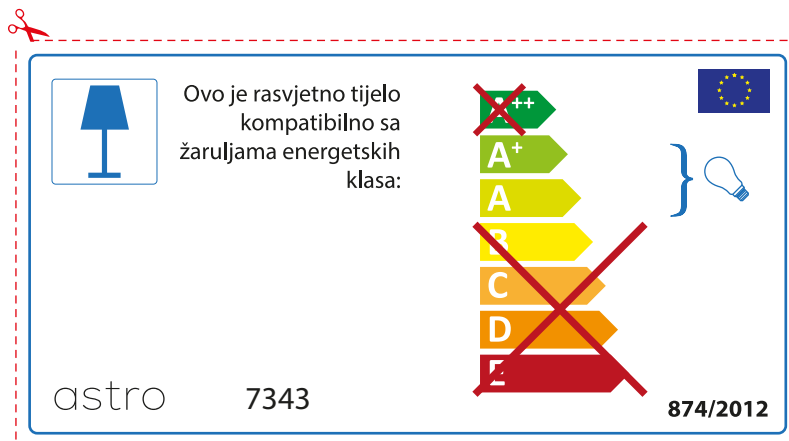

astro 7343

Tá an lonrán seo oiriúnach le haghaidh bolgán d'aicmí fuinnimh:

The energy efficiency scale shows levels A++, A+, A, B, C, D, and E. A bracket on the right side of the scale groups levels A, A+, and A++ together, with a lightbulb icon next to it. Levels B, C, D, and E are crossed out with a red 'X'.

874/2012

Tá an lonrán seo oiriúnach le haghaidh bolgán d'aicmí fuinnimh:

The energy efficiency scale shows levels A++, A+, A, B, C, D, and E. A bracket on the right side of the scale groups levels A, A+, and A++ together, with a lightbulb icon next to it. Levels B, C, D, and E are crossed out with a red 'X'.

Verificati dimensiunea lampilor pentru a se potrivi corpului de iluminat, deoarece aceasta poate varia de la furnizor la furnizor.

astro 7343

 Corpurile de iluminat sunt compatibile cu surse de lumina din clasa:

~~++~~
A+ } 
A
~~B~~
~~C~~
~~D~~
~~E~~

874/2012 

 Corpurile de iluminat sunt compatibile cu surse de lumina din clasa:

~~++~~
A+ } 
A
~~B~~
~~C~~
~~D~~
~~E~~

astro 7343 

874/2012

CROATIAN

Provjerite veličinu žarulje prije umetanja u rasvjetno tijelo jer se veličina žarulja razlikuje ovisno o proizvođaču