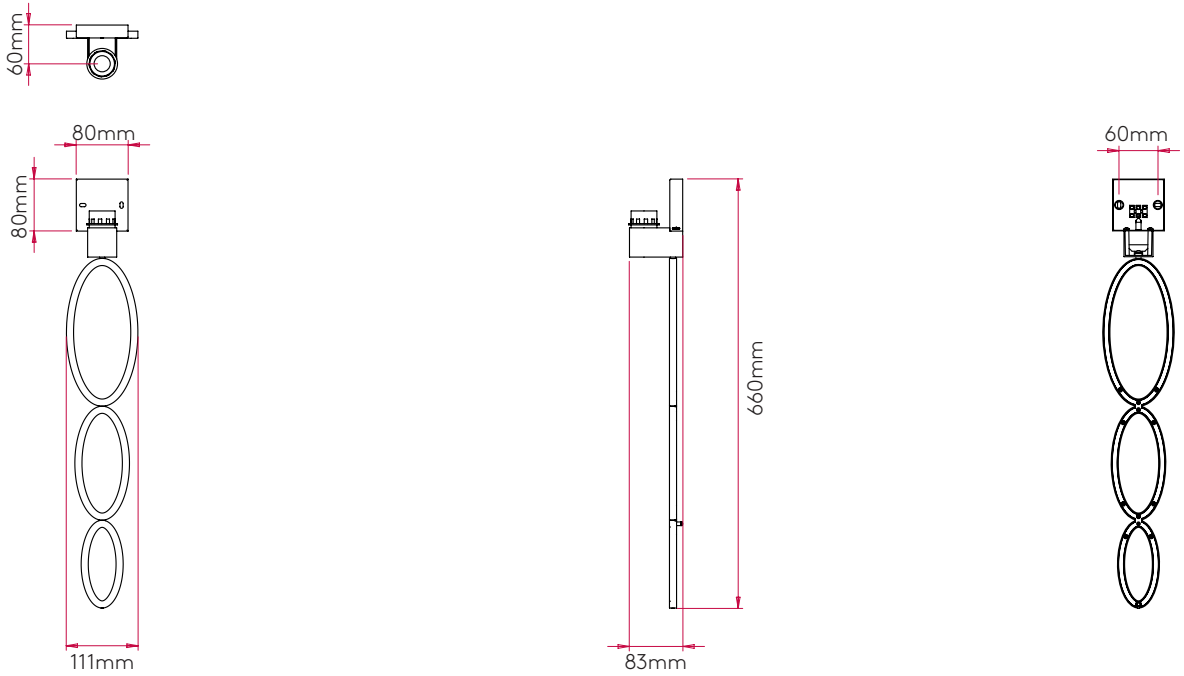

PRODUCT SPECIFICATION

GENERAL

FINISH:	Polished Chrome	CABLE LENGTH:	Not Applicable
MAIN MATERIAL:	Metal - Zinc	GROSS WEIGHT:	1.21 (kg)
DIMENSIONS:	H:660mm W:110mm D: 83mm	CLASS:	CE (Class I)
INSTALLATION ORIENTATION:	Wall Mount - Vertical	IP RATING:	IP20
CUT OUT HOLE:	Not Applicable	BATHROOM ZONE:	Zone 3
RECESS DEPTH:	Not Applicable	VOLTAGE:	Mains 230 (V)
FIRE RATING:	Not Applicable	PRODUCT F MARK:	Suitable for mounting on flammable materials

LAMP

LIGHT SOURCE:	E27/ES	MACADAM ELIPSE:	Not Applicable
MAXIMUM WATTAGE:	60W Max	UGR:	Not Applicable
MAXIMUM LAMP LENGTH:	150mm	BEAM ANGLE:	Not Applicable
LAMP INCLUDED?	No	TILT ADJUSTMENT ANGLE:	Not Applicable
LUMINOUS FLUX:	Lamp Dependent	ROTATION ADJUSTMENT ANGLE:	Not Applicable
COLOUR TEMP:	Lamp Dependent	AVERAGE LIFESPAN:	Lamp Dependent
CRI:	Lamp Dependent	L70:	Not Applicable
R9:	Lamp Dependent		

ADDITIONAL INFORMATION

SHADE SOLD SEPARATELY

BOX QUANTITY X6

PRODUCT ELEVATIONS

WITHOUT SHADE

WITH SHADE