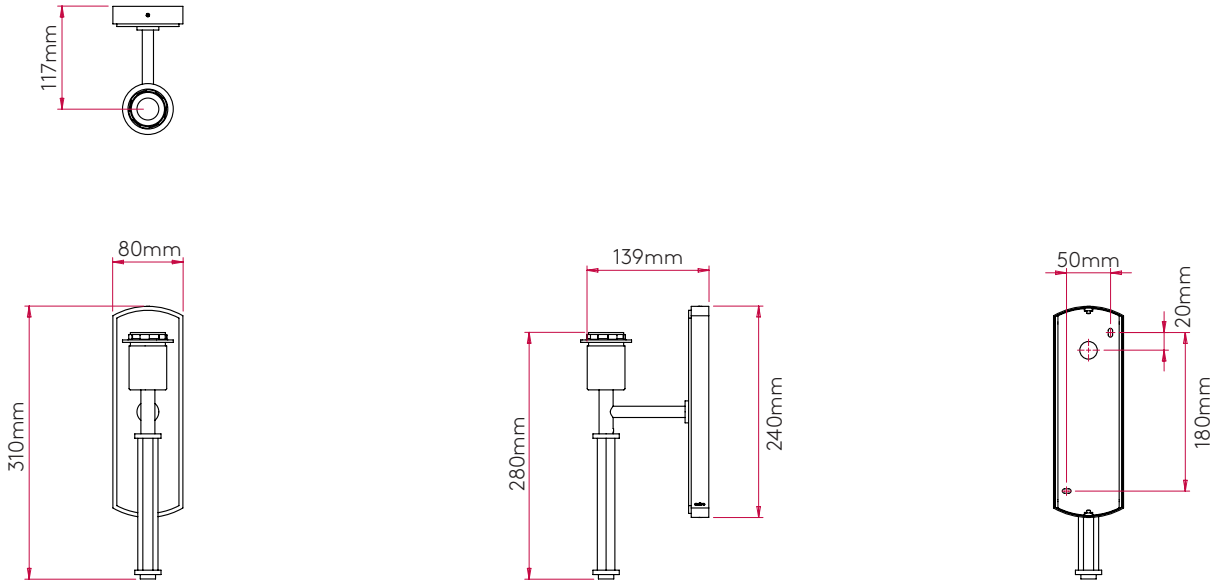

PRODUCT ELEVATIONS

WITHOUT SHADE