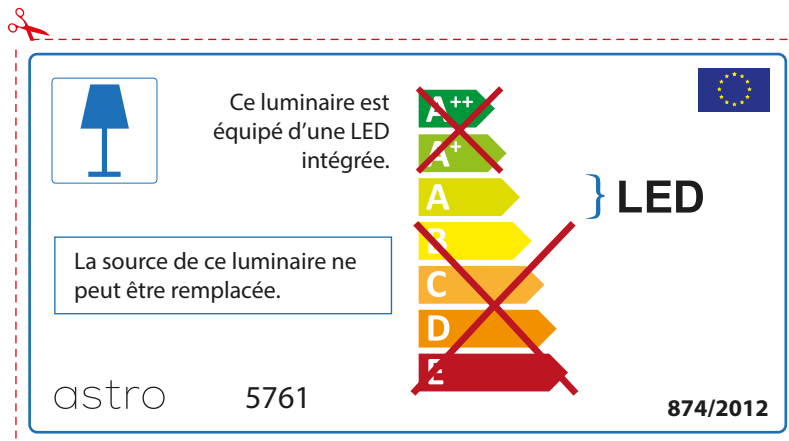

FRENCH

Prenez soin de vérifier le dimensions des lampes (celles-ci varient selon les fournisseurs) afin de vous assurer qu'elles rentrent physiquement dans le luminaire