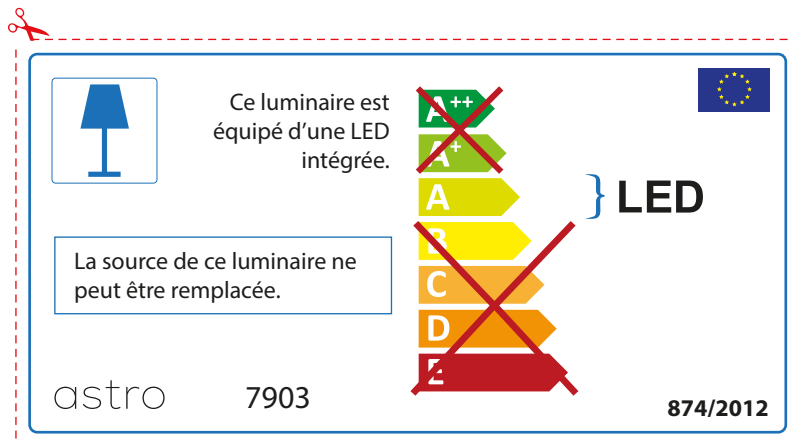

ENGLISH

Please check lamp dimensions for suitable fitting with your luminaire, as lamp sizes may vary between brands

astro 7903

 This luminaire contains built-in LED lamps.

~~A++~~
~~A+~~
A } LED
~~B~~
~~C~~
~~D~~
~~E~~

The LED lamps cannot be changed in the luminaire.

874/2012 

 This luminaire contains built-in LED lamps. 

The LED lamps cannot be changed in the luminaire.

~~A++~~
~~A+~~
A } LED
~~B~~
~~C~~
~~D~~
~~E~~

astro 7903 874/2012

FRENCH

Prenez soin de vérifier le dimensions des lampes (celles-ci varient selon les fournisseurs) afin de vous assurer qu'elles rentrent physiquement dans le luminaire

ITALIAN

Si prega di verificare le dimensioni della lampada per il montaggio adatto con il suo apparecchio di illuminazione, perché le dimensioni della lampada può variare tra le marche