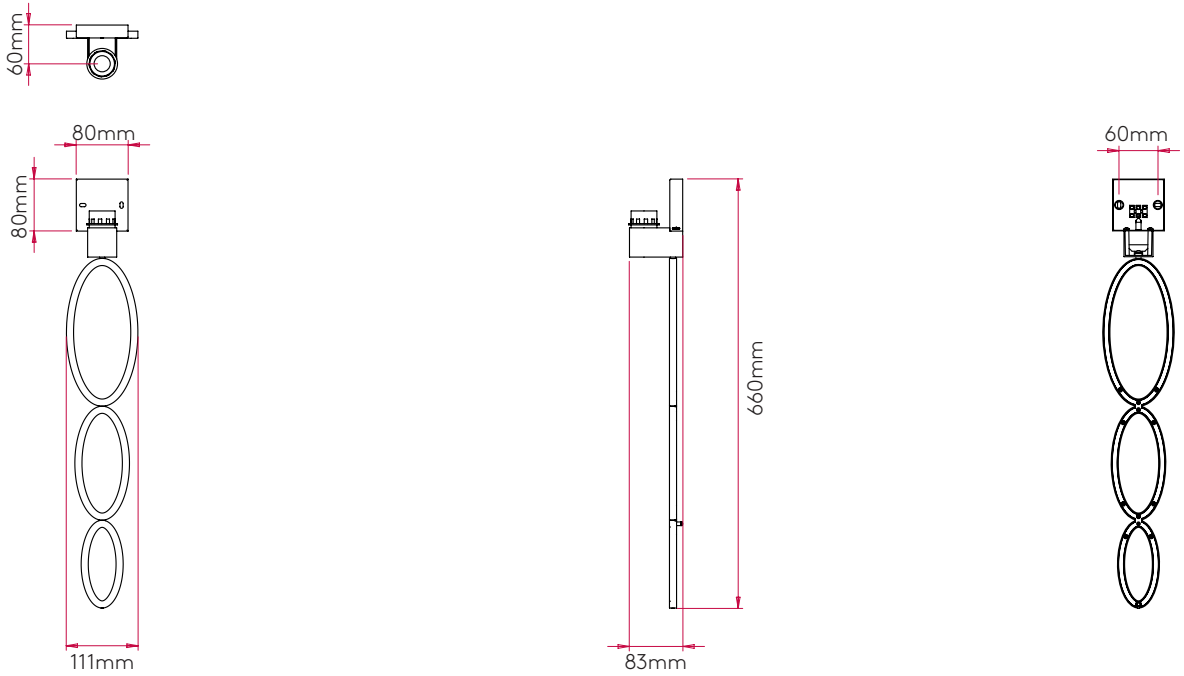

PRODUCT SPECIFICATION

GENERAL

FINISH:	Matt Nickel	CABLE LENGTH:	Not Applicable
MAIN MATERIAL:	Metal - Zinc	GROSS WEIGHT:	1.21 (kg)
DIMENSIONS:	H:660mm W:110mm D: 83mm	CLASS:	CE (Class I)
INSTALLATION ORIENTATION:	Wall Mount - Vertical	IP RATING:	IP20
CUT OUT HOLE:	Not Applicable	BATHROOM ZONE:	Zone 3
RECESS DEPTH:	Not Applicable	VOLTAGE:	Mains 230 (V)
FIRE RATING:	Not Applicable	PRODUCT F MARK:	Suitable for mounting on flammable materials

LAMP

LIGHT SOURCE:	E27/ES	MACADAM ELIPSE:	Not Applicable
MAXIMUM WATTAGE:	60W Max	UGR:	Not Applicable
MAXIMUM LAMP LENGTH:	150mm	BEAM ANGLE:	Not Applicable
LAMP INCLUDED?	No	TILT ADJUSTMENT ANGLE:	Not Applicable
LUMINOUS FLUX:	Lamp Dependent	ROTATION ADJUSTMENT ANGLE:	Not Applicable
COLOUR TEMP:	Lamp Dependent	AVERAGE LIFESPAN:	Lamp Dependent
CRI:	Lamp Dependent	L70:	Not Applicable
R9:	Lamp Dependent		

ADDITIONAL INFORMATION

SHADE SOLD SEPARATELY

BOX QUANTITY X6

PRODUCT ELEVATIONS

WITHOUT SHADE

WITH SHADE