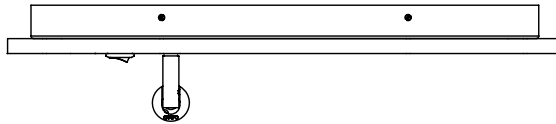

PRODUCT ELEVATIONS

TOP