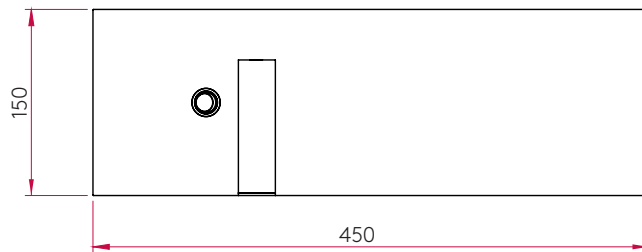

EDGE READER SINGLE SWITCH 7959

SKU 1352008

astro

PRODUCT SPECIFICATION

GENERAL

FINISH:	White	CABLE LENGTH:	Not Applicable
MAIN MATERIAL:	Metal - Mild Steel	GROSS WEIGHT:	3.34 (Kg)
DIMENSIONS:	H: 450mm W: 150mm D: 95mm	CLASS:	CE (Class I)
INSTALLATION ORIENTATION:	Wall Mount - Horizontal/Vertical	IP RATING:	IP20
CUT OUT HOLE:	Not Applicable	BATHROOM ZONE:	Zone 3
RECESS DEPTH:	Not Applicable	VOLTAGE:	Mains 230v
FIRE RATING:	Not Applicable	PRODUCT F MARK:	Suitable for mounting on flammable materials

ADDITIONAL LAMP

LIGHT SOURCE:	High Power LED	MACADAM ELIPSE:	3-Step
MAXIMUM WATTAGE:	4.07W	UGR:	To Be Advised
LAMP INCLUDED?	Yes (Integral)	BEAM ANGLE:	To Be Advised
LUMINOUS FLUX:	120.27 (lm)	TILT ADJUSTMENT ANGLE:	90 (Degrees)
COLOUR TEMP:	2700 (K)	ROTATION ADJUSTMENT ANGLE:	330 (Degrees)
CRI:	80	AVERAGE LIFESPAN:	60,000 (Hrs)
R9:	10.7	L70:	To Be Advised

PRODUCT ELEVATIONS

TOP

FRONT

SIDE

BACK

ADDITIONAL INFORMATION

BOX QUANTITY X 4