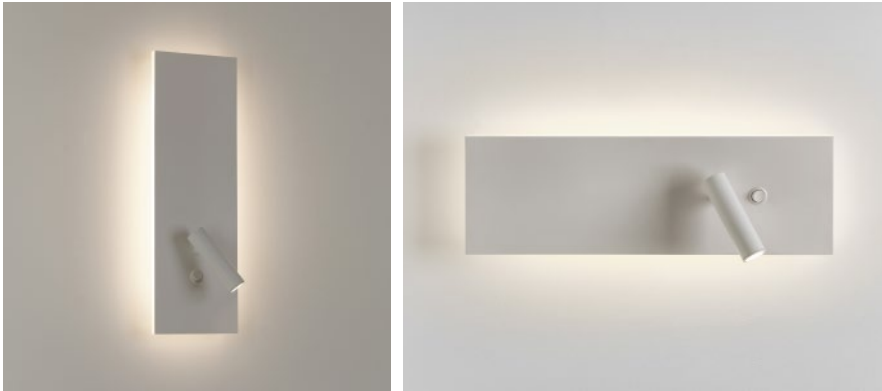

EDGE READER SINGLE SWITCH 7959

SKU 1352008

astro

PRODUCT SPECIFICATION

GENERAL

FINISH:	White	CABLE LENGTH:	Not Applicable
MAIN MATERIAL:	Metal - Mild Steel	GROSS WEIGHT:	3.34 (Kg)
DIMENSIONS:	H: 450mm W: 150mm D: 95mm	CLASS:	CE (Class I)
INSTALLATION ORIENTATION:	Wall Mount - Horizontal/Vertical	IP RATING:	IP20
CUT OUT HOLE:	Not Applicable	BATHROOM ZONE:	Zone 3
RECESS DEPTH:	Not Applicable	VOLTAGE:	Mains 230v
FIRE RATING:	Not Applicable	PRODUCT F MARK:	Suitable for mounting on flammable materials

MAIN LAMP

LIGHT SOURCE:	LED Strip	R9:	10.6
MAXIMUM WATTAGE:	15.7W	MACADAM ELIPSE:	+/- 100K
LAMP INCLUDED?	Yes (Integral)	UGR:	Not Applicable
LUMINOUS FLUX:	547.52 (lm)	BEAM ANGLE:	Not Applicable
COLOUR TEMP:	2700 (K)	AVERAGE LIFESPAN:	Not Applicable
CRI:	80	L70:	To Be Advised

ADDITIONAL LAMP

LIGHT SOURCE:	High Power LED	MACADAM ELIPSE:	3-Step
MAXIMUM WATTAGE:	4.07W	UGR:	To Be Advised
LAMP INCLUDED?	Yes (Integral)	BEAM ANGLE:	To Be Advised
LUMINOUS FLUX:	120.27 (lm)	TILT ADJUSTMENT ANGLE:	90 (Degrees)
COLOUR TEMP:	2700 (K)	ROTATION ADJUSTMENT ANGLE:	330 (Degrees)
CRI:	80	AVERAGE LIFESPAN:	60,000 (Hrs)
R9:	10.7	L70:	To Be Advised