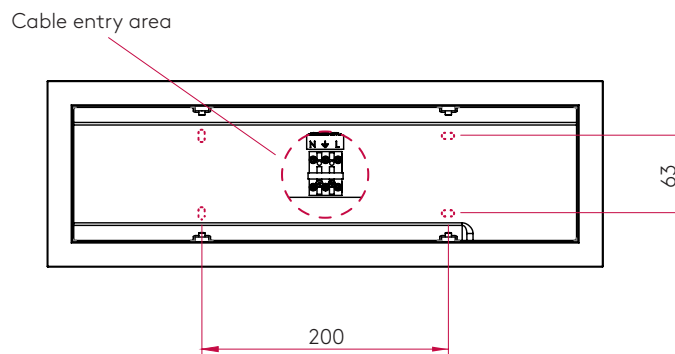

EDGE READER SINGLE SWITCH 7959

SKU 1352008

astro

PRODUCT SPECIFICATION

GENERAL

FINISH:	White	CABLE LENGTH:	Not Applicable
MAIN MATERIAL:	Metal - Mild Steel	GROSS WEIGHT:	3.34 (Kg)
DIMENSIONS:	H: 450mm W: 150mm D: 95mm	CLASS:	CE (Class I)
INSTALLATION ORIENTATION:	Wall Mount - Horizontal/Vertical	IP RATING:	IP20
CUT OUT HOLE:	Not Applicable	BATHROOM ZONE:	Zone 3
RECESS DEPTH:	Not Applicable	VOLTAGE:	Mains 230v
FIRE RATING:	Not Applicable	PRODUCT F MARK:	Suitable for mounting on flammable materials

PRODUCT ELEVATIONS

TOP

FRONT

SIDE

BACK

ADDITIONAL INFORMATION

BOX QUANTITY X 4