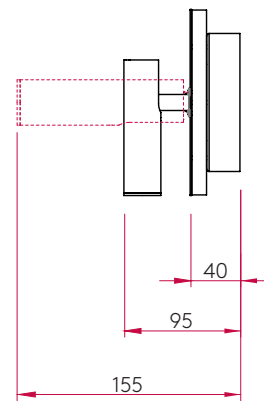

EDGE READER SINGLE SWITCH 7959

SKU 1352008

astro

PRODUCT SPECIFICATION

GENERAL

FINISH:	White	CABLE LENGTH:	Not Applicable
MAIN MATERIAL:	Metal - Mild Steel	GROSS WEIGHT:	3.34 (Kg)
DIMENSIONS:	H: 450mm W: 150mm D: 95mm	CLASS:	CE (Class I)
INSTALLATION ORIENTATION:	Wall Mount - Horizontal/Vertical	IP RATING:	IP20
CUT OUT HOLE:	Not Applicable	BATHROOM ZONE:	Zone 3
RECESS DEPTH:	Not Applicable	VOLTAGE:	Mains 230v
FIRE RATING:	Not Applicable	PRODUCT F MARK:	Suitable for mounting on flammable materials

ADDITIONAL LAMP

LIGHT SOURCE:	High Power LED	MACADAM ELIPSE:	3-Step
MAXIMUM WATTAGE:	4.07W	UGR:	To Be Advised
LAMP INCLUDED?	Yes (Integral)	BEAM ANGLE:	To Be Advised
LUMINOUS FLUX:	120.27 (lm)	TILT ADJUSTMENT ANGLE:	90 (Degrees)
COLOUR TEMP:	2700 (K)	ROTATION ADJUSTMENT ANGLE:	330 (Degrees)
CRI:	80	AVERAGE LIFESPAN:	60,000 (Hrs)
R9:	10.7	L70:	To Be Advised

PRODUCT ELEVATIONS

TOP

FRONT

SIDE

BACK

ADDITIONAL INFORMATION

BOX QUANTITY X 4