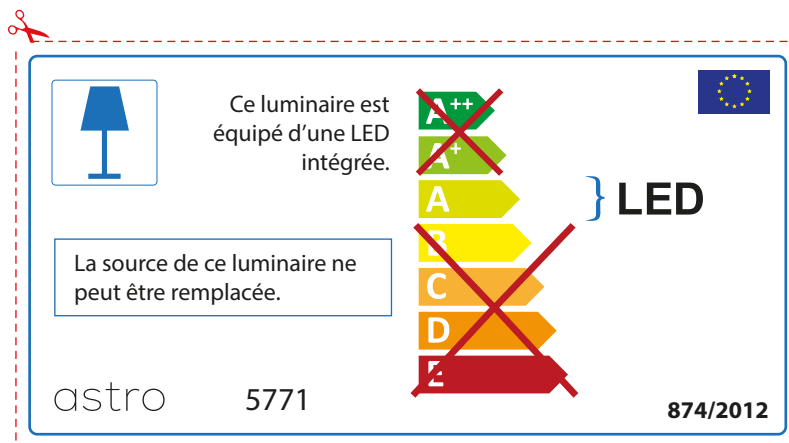

ENGLISH

Please check lamp dimensions for suitable fitting with your luminaire, as lamp sizes may vary between brands

astro 5771

 This luminaire contains built-in LED lamps.

~~A++~~
~~A+~~
A } LED
~~B~~
~~C~~
~~D~~
~~E~~

The LED lamps cannot be changed in the luminaire.

874/2012 

 This luminaire contains built-in LED lamps. 

The LED lamps cannot be changed in the luminaire.

~~A++~~
~~A+~~
A } LED
~~B~~
~~C~~
~~D~~
~~E~~

astro 5771 874/2012

FRENCH

Prenez soin de vérifier le dimensions des lampes (celles-ci varient selon les fournisseurs) afin de vous assurer qu'elles rentrent physiquement dans le luminaire

ITALIAN

Si prega di verificare le dimensioni della lampada per il montaggio adatto con il suo apparecchio di illuminazione, perché le dimensioni della lampada può variare tra le marche