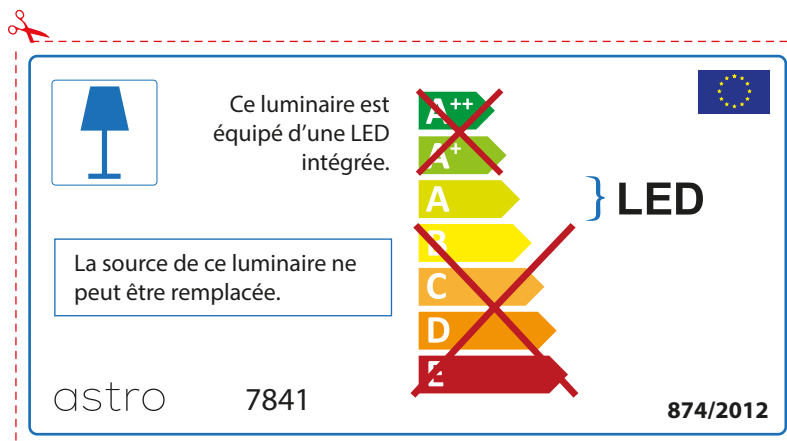

ENGLISH

Please check lamp dimensions for suitable fitting with your luminaire, as lamp sizes may vary between brands

astro 7841

 This luminaire contains built-in LED lamps.

~~A++~~  
~~A+~~  
A } LED  
~~B~~  
~~C~~  
~~D~~  
~~E~~

The LED lamps cannot be changed in the luminaire.

874/2012 

 This luminaire contains built-in LED lamps. 

The LED lamps cannot be changed in the luminaire.

~~A++~~  
~~A+~~  
A } LED  
~~B~~  
~~C~~  
~~D~~  
~~E~~

## FRENCH

Prenez soin de vérifier le dimensions des lampes (celles-ci varient selon les fournisseurs) afin de vous assurer qu'elles rentrent physiquement dans le luminaire