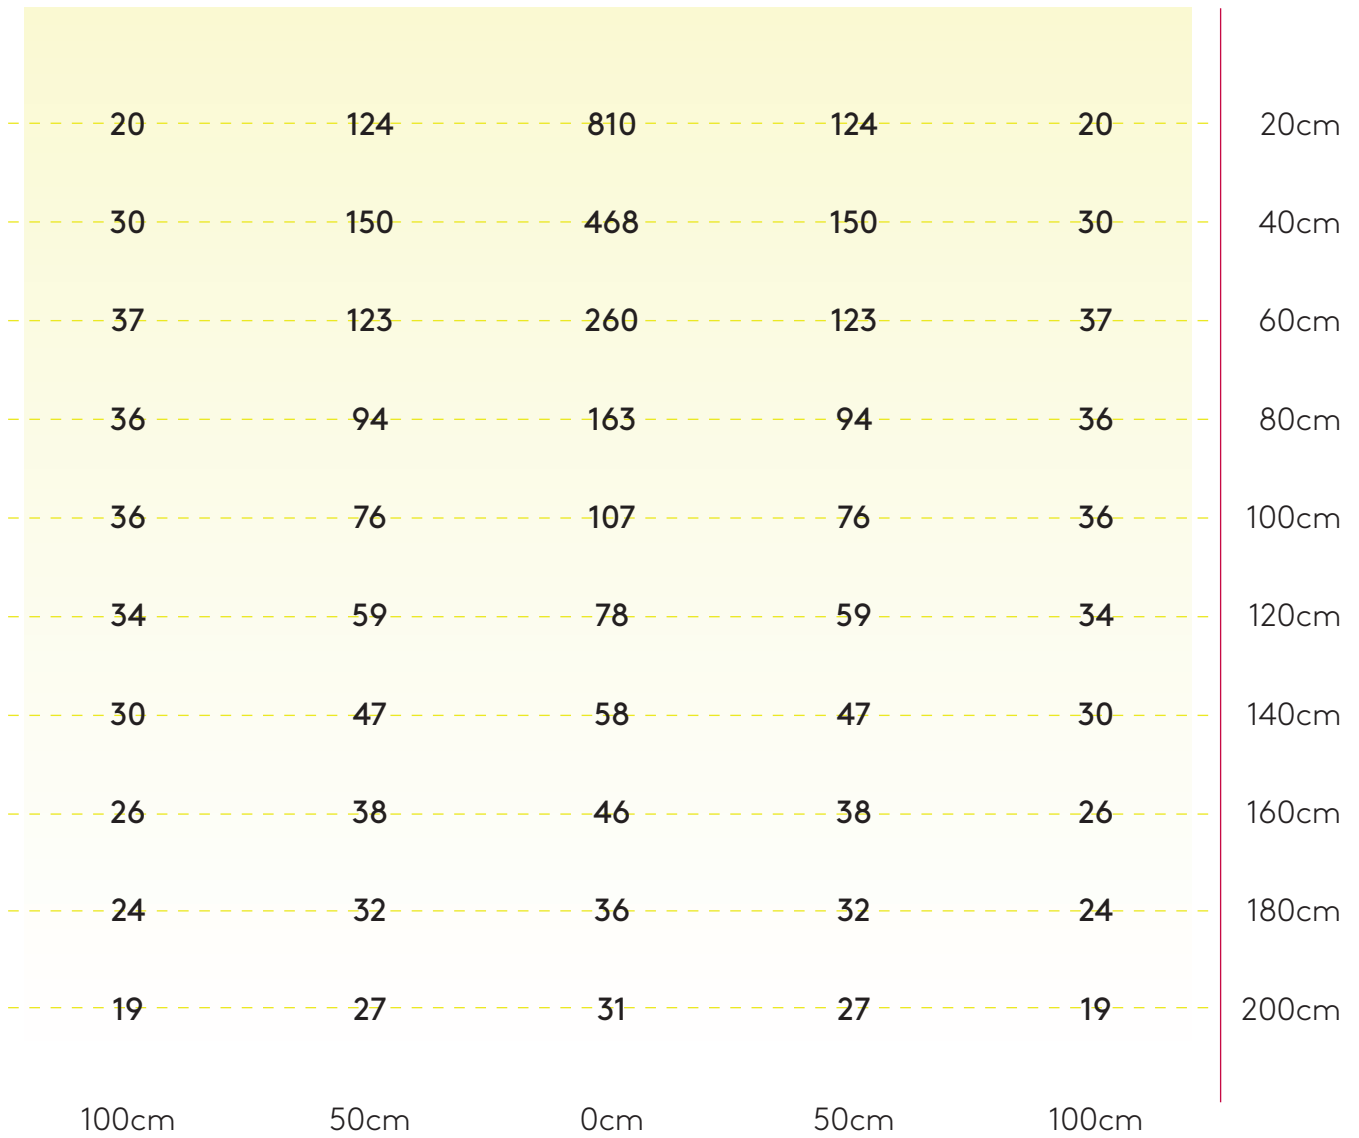

LAMP

LIGHT SOURCE:	LED Strip	MACADAM ELIPSE:	+/- 100K
MAXIMUM WATTAGE:	6.9W	UGR:	To Be Advised
MAXIMUM LAMP LENGTH:	Not Applicable	BEAM ANGLE:	To Be Advised
LAMP INCLUDED?	Yes (Integral)	TILT ADJUSTMENT ANGLE:	40 (Degrees)
LUMINOUS FLUX:	161.3 (lm)	ROTATION ADJUSTMENT ANGLE:	Not Applicable
COLOUR TEMP:	2700 (K)	AVERAGE LIFESPAN:	Not Applicable
CRI:	80	L70:	To Be Advised
R9:	0.0		

ADDITIONAL INFORMATION

Product tested with 1836 - LED Driver CC 250/350/500/700mA DALI Dim

BOX QUANTITY x 6

PRODUCT ELEVATIONS

LUX DISTRIBUTION DIAGRAM

ADDITIONAL INFORMATION

All products tested were mounted 2m from the floor and adjustable heads set perpendicular to the ground. Results were obtained using a handheld lumen meter, measurements given are in Lux.

Please note: Graphical representation of the product is not to scale.