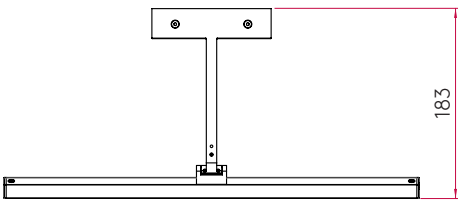

MONDRIAN 400 WALL 7896

SKU 1374009

astro

PRODUCT SPECIFICATION

GENERAL

FINISH:	Bronze Plated	CABLE LENGTH:	Not Applicable
MAIN MATERIAL:	Metal - Aluminium	GROSS WEIGHT:	0.82 (Kg)
DIMENSIONS:	H: 50mm W: 400mm D: 183mm	CLASS:	CE (Class I)
INSTALLATION ORIENTATION:	Wall Mount - Horizontal	IP RATING:	IP20
CUT OUT HOLE:	Not Applicable	BATHROOM ZONE:	Zone 3
RECESS DEPTH:	Not Applicable	VOLTAGE:	Mains 230V
FIRE RATING:	Not Applicable	PRODUCT F MARK:	Suitable for mounting on flammable materials

LAMP

LIGHT SOURCE:	LED Strip	MACADAM ELIPSE:	+/- 100K
MAXIMUM WATTAGE:	6.9W	UGR:	To Be Advised
MAXIMUM LAMP LENGTH:	Not Applicable	BEAM ANGLE:	To Be Advised
LAMP INCLUDED?	Yes (Integral)	TILT ADJUSTMENT ANGLE:	40 (Degrees)
LUMINOUS FLUX:	161.3 (lm)	ROTATION ADJUSTMENT ANGLE:	Not Applicable
COLOUR TEMP:	2700 (K)	AVERAGE LIFESPAN:	Not Applicable
CRI:	80	L70:	To Be Advised
R9:	0.0		

ADDITIONAL INFORMATION

Product tested with 1836 - LED Driver CC 250/350/500/700mA DALI Dim

BOX QUANTITY x 6

PRODUCT ELEVATIONS

LUX DISTRIBUTION DIAGRAM

ADDITIONAL INFORMATION

All products tested were mounted 2m from the floor and adjustable heads set perpendicular to the ground. Results were obtained using a handheld lumen meter, measurements given are in Lux.

Please note: Graphical representation of the product is not to scale.