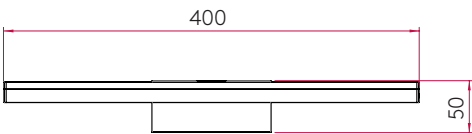

MONDRIAN 400 WALL 7896

SKU 1374009

astro

PRODUCT SPECIFICATION

GENERAL

FINISH:	Bronze Plated	CABLE LENGTH:	Not Applicable
MAIN MATERIAL:	Metal - Aluminium	GROSS WEIGHT:	0.82 (Kg)
DIMENSIONS:	H: 50mm W: 400mm D: 183mm	CLASS:	CE (Class I)
INSTALLATION ORIENTATION:	Wall Mount - Horizontal	IP RATING:	IP20
CUT OUT HOLE:	Not Applicable	BATHROOM ZONE:	Zone 3
RECESS DEPTH:	Not Applicable	VOLTAGE:	Mains 230V
FIRE RATING:	Not Applicable	PRODUCT F MARK:	Suitable for mounting on flammable materials

LAMP

LIGHT SOURCE:	LED Strip	MACADAM ELIPSE:	+/- 100K
MAXIMUM WATTAGE:	6.9W	UGR:	To Be Advised
MAXIMUM LAMP LENGTH:	Not Applicable	BEAM ANGLE:	To Be Advised
LAMP INCLUDED?	Yes (Integral)	TILT ADJUSTMENT ANGLE:	40 (Degrees)
LUMINOUS FLUX:	161.3 (lm)	ROTATION ADJUSTMENT ANGLE:	Not Applicable
COLOUR TEMP:	2700 (K)	AVERAGE LIFESPAN:	Not Applicable
CRI:	80	L70:	To Be Advised
R9:	0.0		

ADDITIONAL INFORMATION

Product tested with 1836 - LED Driver CC 250/350/500/700mA DALI Dim

BOX QUANTITY x 6

PRODUCT ELEVATIONS

LUX DISTRIBUTION DIAGRAM

ADDITIONAL INFORMATION

All products tested were mounted 2m from the floor and adjustable heads set perpendicular to the ground. Results were obtained using a handheld lumen meter, measurements given are in Lux.

Please note: Graphical representation of the product is not to scale.