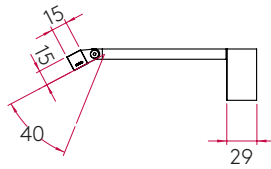

MONDRIAN 400 WALL 7896

SKU 1374009

astro

PRODUCT SPECIFICATION

GENERAL

FINISH:	Bronze Plated	CABLE LENGTH:	Not Applicable
MAIN MATERIAL:	Metal - Aluminium	GROSS WEIGHT:	0.82 (Kg)
DIMENSIONS:	H: 50mm W: 400mm D: 183mm	CLASS:	CE (Class I)
INSTALLATION ORIENTATION:	Wall Mount - Horizontal	IP RATING:	IP20
CUT OUT HOLE:	Not Applicable	BATHROOM ZONE:	Zone 3
RECESS DEPTH:	Not Applicable	VOLTAGE:	Mains 230V
FIRE RATING:	Not Applicable	PRODUCT F MARK:	Suitable for mounting on flammable materials

LAMP

LIGHT SOURCE:	LED Strip	MACADAM ELIPSE:	+/- 100K
MAXIMUM WATTAGE:	6.9W	UGR:	To Be Advised
MAXIMUM LAMP LENGTH:	Not Applicable	BEAM ANGLE:	To Be Advised
LAMP INCLUDED?	Yes (Integral)	TILT ADJUSTMENT ANGLE:	40 (Degrees)
LUMINOUS FLUX:	161.3 (lm)	ROTATION ADJUSTMENT ANGLE:	Not Applicable
COLOUR TEMP:	2700 (K)	AVERAGE LIFESPAN:	Not Applicable
CRI:	80	L70:	To Be Advised
R9:	0.0		

ADDITIONAL INFORMATION

Product tested with 1836 - LED Driver CC 250/350/500/700mA DALI Dim

BOX QUANTITY x 6

PRODUCT ELEVATIONS

LUX DISTRIBUTION DIAGRAM

ADDITIONAL INFORMATION

All products tested were mounted 2m from the floor and adjustable heads set perpendicular to the ground. Results were obtained using a handheld lumen meter, measurements given are in Lux.

Please note: Graphical representation of the product is not to scale.