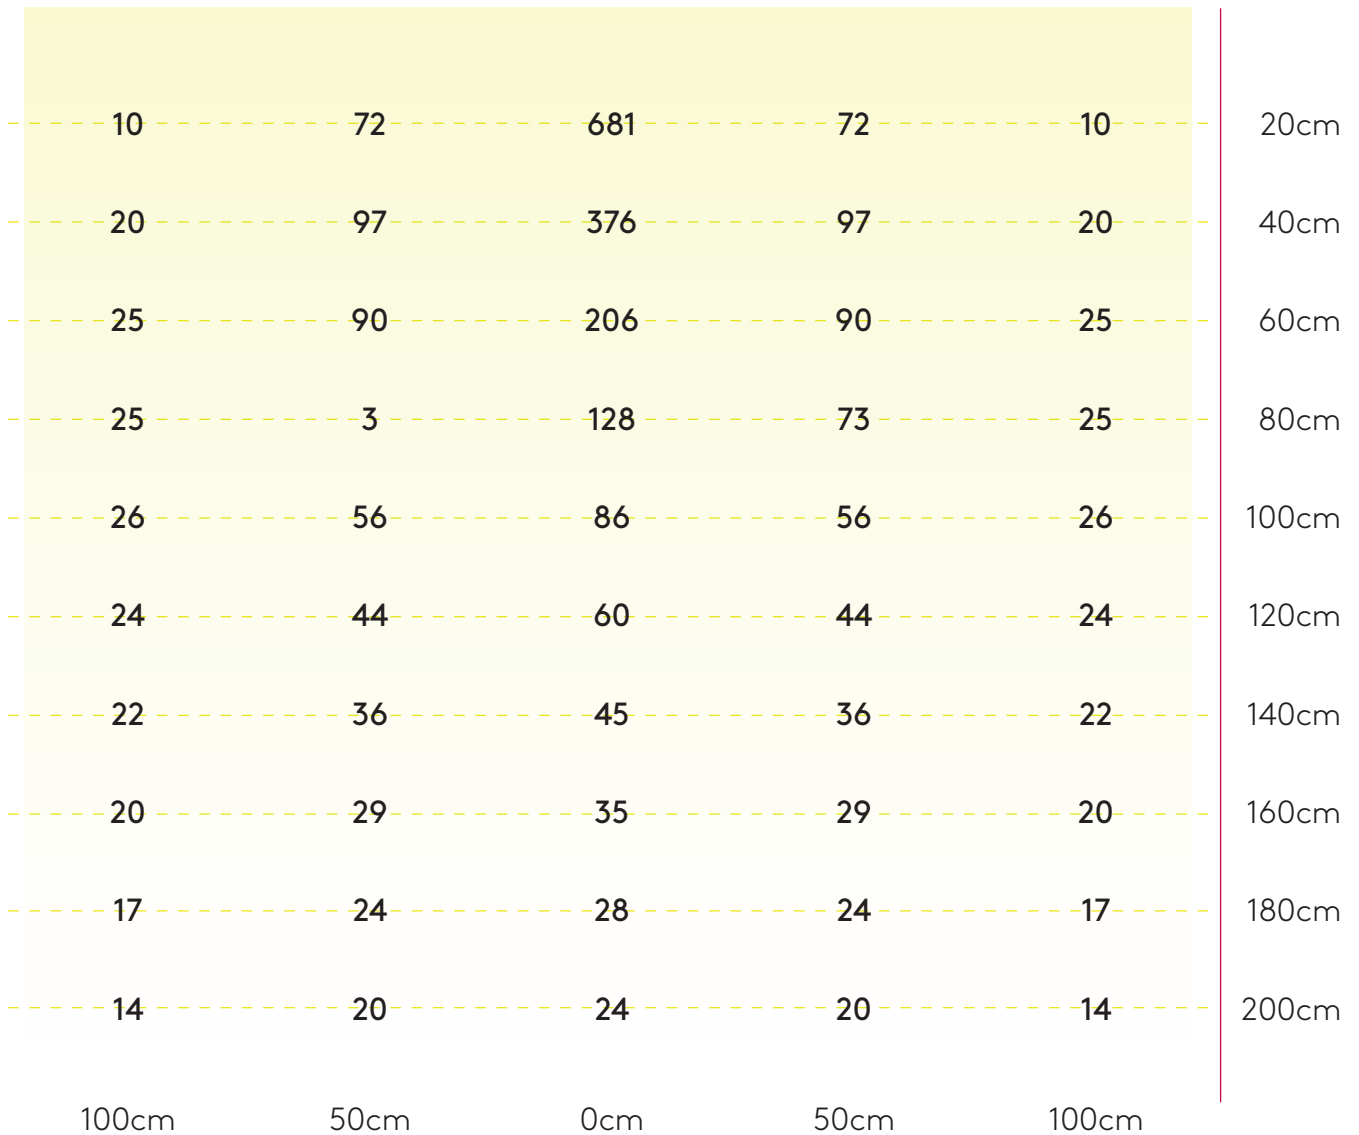

### LAMP

<b>LIGHT SOURCE:</b>	LED Strip	<b>MACADAM ELIPSE:</b>	+/- 100K
<b>MAXIMUM WATTAGE:</b>	5.1W	<b>UGR:</b>	To Be Advised
<b>MAXIMUM LAMP LENGTH:</b>	Not Applicable	<b>BEAM ANGLE:</b>	To Be Advised
<b>LAMP INCLUDED?</b>	Yes (Integral)	<b>TILT ADJUSTMENT ANGLE:</b>	40 (Degrees)
<b>LUMINOUS FLUX:</b>	111.67 (lm)	<b>ROTATION ADJUSTMENT ANGLE:</b>	Not Applicable
<b>COLOUR TEMP:</b>	2700 (K)	<b>AVERAGE LIFESPAN:</b>	Not Applicable
<b>CRI:</b>	80	<b>L70:</b>	To Be Advised
<b>R9:</b>	-1.0		

# PRODUCT ELEVATIONS

---

## LUX DISTRIBUTION DIAGRAM