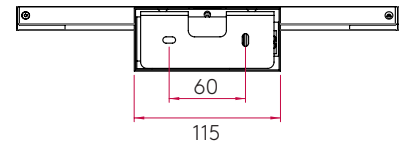

PRODUCT ELEVATIONS