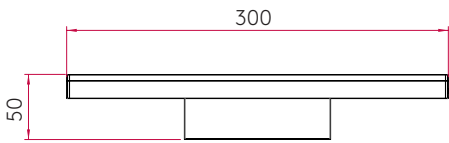

PRODUCT ELEVATIONS