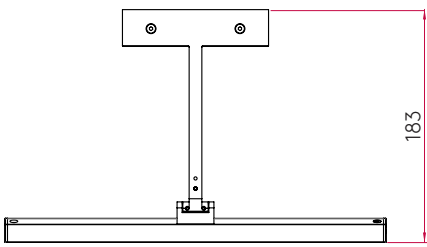

### GENERAL

<b>FINISH:</b>	Bronze Plated	<b>CABLE LENGTH:</b>	Not Applicable
<b>MAIN MATERIAL:</b>	Metal - Aluminium	<b>GROSS WEIGHT:</b>	0.68 (Kg)
<b>DIMENSIONS:</b>	H: 50mm W: 300mm D: 183mm	<b>CLASS:</b>	CE (Class I)
<b>INSTALLATION ORIENTATION:</b>	Wall Mount - Horizontal	<b>IP RATING:</b>	IP20
<b>CUT OUT HOLE:</b>	Not Applicable	<b>BATHROOM ZONE:</b>	Zone 3
<b>RECESS DEPTH:</b>	Not Applicable	<b>VOLTAGE:</b>	Mains 230V
<b>FIRE RATING:</b>	Not Applicable	<b>PRODUCT F MARK:</b>	Suitable for mounting on flammable materials

# PRODUCT ELEVATIONS

---