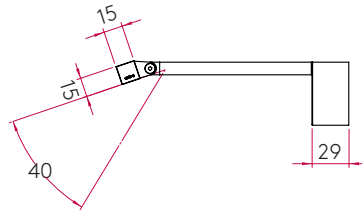

PRODUCT ELEVATIONS