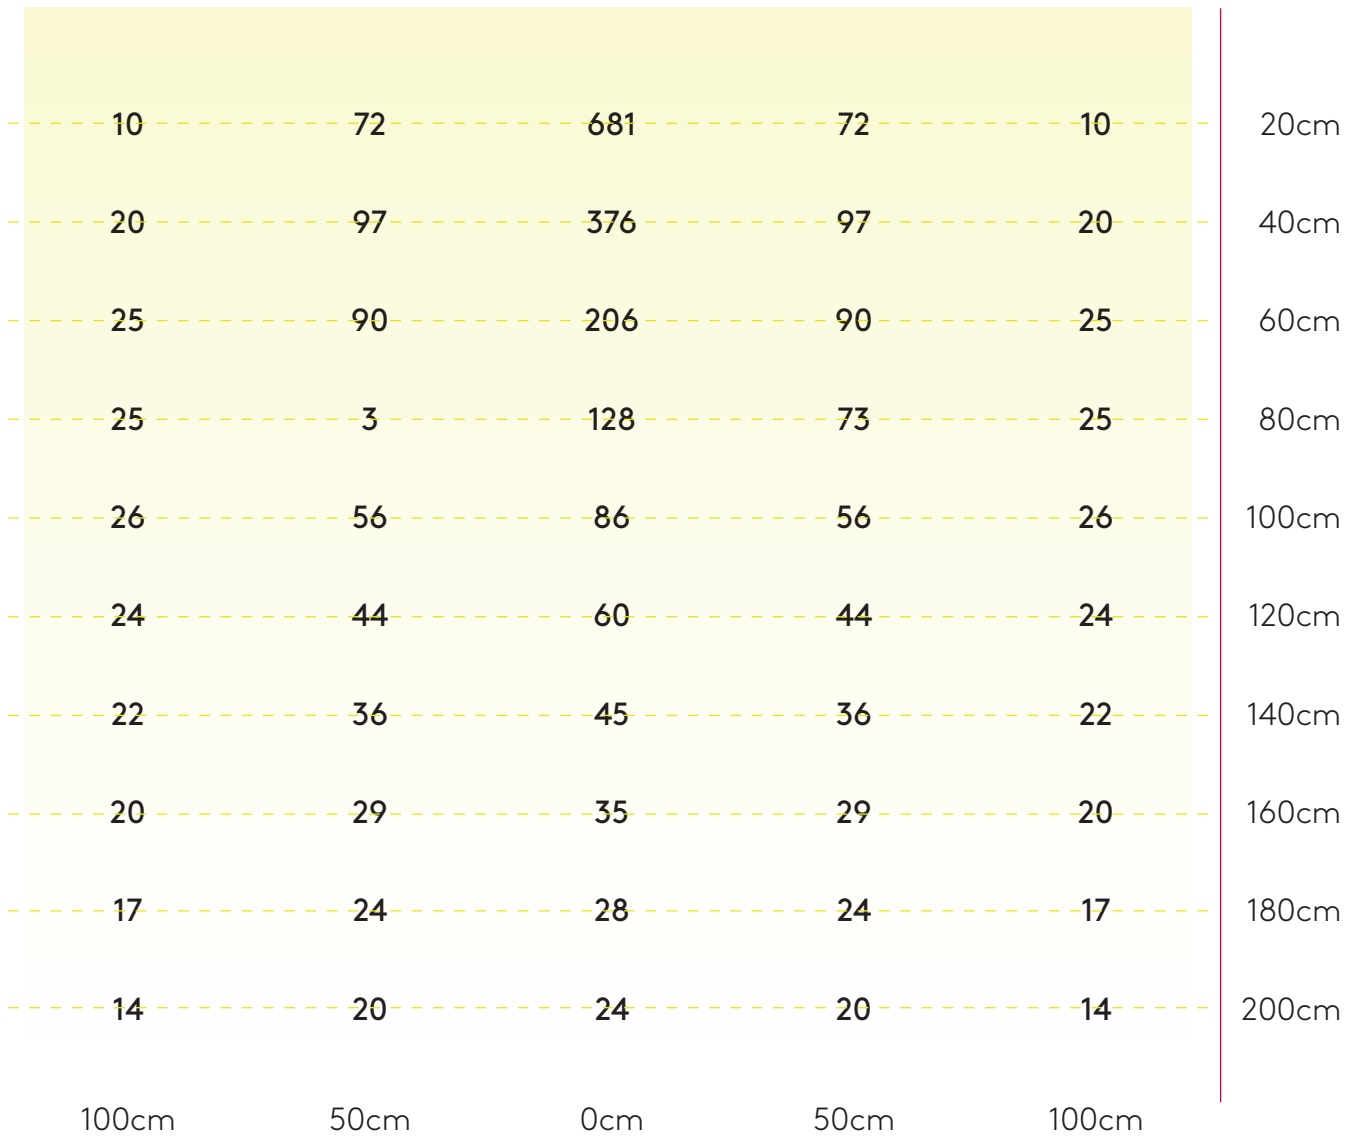

LAMP

LIGHT SOURCE:	LED Strip	MACADAM ELIPSE:	+/- 100K
MAXIMUM WATTAGE:	5.1W	UGR:	To Be Advised
MAXIMUM LAMP LENGTH:	Not Applicable	BEAM ANGLE:	To Be Advised
LAMP INCLUDED?	Yes	TILT ADJUSTMENT ANGLE:	40 (Degrees)
LUMINOUS FLUX:	111.67 (lm)	ROTATION ADJUSTMENT ANGLE:	Not Applicable
COLOUR TEMP:	2700 (K)	AVERAGE LIFESPAN:	Not Applicable
CRI:	80	L70:	To Be Advised
R9:	-1.0		

ADDITIONAL INFORMATION

Product tested with 1836 - LED Driver CC 250/350/500/700mA DALI Dim

BOX QUANTITY x 6

PRODUCT ELEVATIONS

LUX DISTRIBUTION DIAGRAM

ADDITIONAL INFORMATION

All products tested were mounted 2m from the floor and adjustable heads set perpendicular to the ground. Results were obtained using a handheld lumen meter, measurements given are in Lux.

Please note: Graphical representation of the product is not to scale.