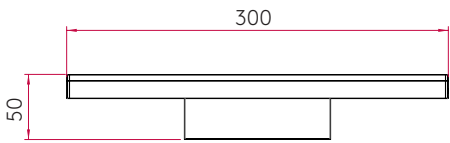

MONDRIAN 300 WALL 7900

SKU 1374012

astro

PRODUCT SPECIFICATION

GENERAL

FINISH:	Matt Nickel	CABLE LENGTH:	Not Applicable
MAIN MATERIAL:	Metal - Aluminium	GROSS WEIGHT:	0.68 (Kg)
DIMENSIONS:	H: 50mm W: 300mm D: 183mm	CLASS:	CE (Class I)
INSTALLATION ORIENTATION:	Wall Mount - Horizontal	IP RATING:	IP20
CUT OUT HOLE:	Not Applicable	BATHROOM ZONE:	Not Applicable
RECESS DEPTH:	Not Applicable	VOLTAGE:	Mains 230V
FIRE RATING:	Not Applicable	PRODUCT F MARK:	Suitable for mounting on flammable materials

LAMP

LIGHT SOURCE:	LED Strip	MACADAM ELIPSE:	+/- 100K
MAXIMUM WATTAGE:	5.1W	UGR:	To Be Advised
MAXIMUM LAMP LENGTH:	Not Applicable	BEAM ANGLE:	To Be Advised
LAMP INCLUDED?	Yes	TILT ADJUSTMENT ANGLE:	40 (Degrees)
LUMINOUS FLUX:	111.67 (lm)	ROTATION ADJUSTMENT ANGLE:	Not Applicable
COLOUR TEMP:	2700 (K)	AVERAGE LIFESPAN:	Not Applicable
CRI:	80	L70:	To Be Advised
R9:	-1.0		

ADDITIONAL INFORMATION

Product tested with 1836 - LED Driver CC 250/350/500/700mA DALI Dim

BOX QUANTITY x 6

PRODUCT ELEVATIONS

LUX DISTRIBUTION DIAGRAM

ADDITIONAL INFORMATION

All products tested were mounted 2m from the floor and adjustable heads set perpendicular to the ground. Results were obtained using a handheld lumen meter, measurements given are in Lux.

Please note: Graphical representation of the product is not to scale.