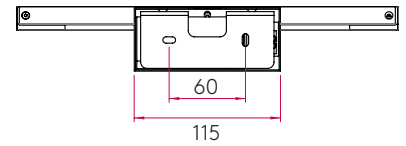

MONDRIAN 300 WALL 7900

SKU 1374012

astro

PRODUCT SPECIFICATION

GENERAL

FINISH:	Matt Nickel	CABLE LENGTH:	Not Applicable
MAIN MATERIAL:	Metal - Aluminium	GROSS WEIGHT:	0.68 (Kg)
DIMENSIONS:	H: 50mm W: 300mm D: 183mm	CLASS:	CE (Class I)
INSTALLATION ORIENTATION:	Wall Mount - Horizontal	IP RATING:	IP20
CUT OUT HOLE:	Not Applicable	BATHROOM ZONE:	Not Applicable
RECESS DEPTH:	Not Applicable	VOLTAGE:	Mains 230V
FIRE RATING:	Not Applicable	PRODUCT F MARK:	Suitable for mounting on flammable materials

LAMP

LIGHT SOURCE:	LED Strip	MACADAM ELIPSE:	+/- 100K
MAXIMUM WATTAGE:	5.1W	UGR:	To Be Advised
MAXIMUM LAMP LENGTH:	Not Applicable	BEAM ANGLE:	To Be Advised
LAMP INCLUDED?	Yes	TILT ADJUSTMENT ANGLE:	40 (Degrees)
LUMINOUS FLUX:	111.67 (lm)	ROTATION ADJUSTMENT ANGLE:	Not Applicable
COLOUR TEMP:	2700 (K)	AVERAGE LIFESPAN:	Not Applicable
CRI:	80	L70:	To Be Advised
R9:	-1.0		

ADDITIONAL INFORMATION

Product tested with 1836 - LED Driver CC 250/350/500/700mA DALI Dim

BOX QUANTITY x 6

PRODUCT ELEVATIONS

LUX DISTRIBUTION DIAGRAM

ADDITIONAL INFORMATION

All products tested were mounted 2m from the floor and adjustable heads set perpendicular to the ground. Results were obtained using a handheld lumen meter, measurements given are in Lux.

Please note: Graphical representation of the product is not to scale.