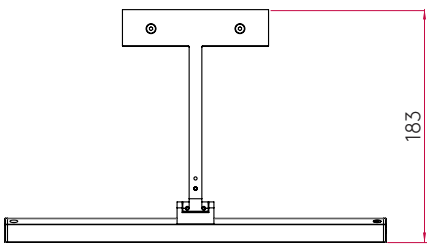

MONDRIAN 300 WALL 7900

SKU 1374012

astro

PRODUCT SPECIFICATION

GENERAL

FINISH:	Matt Nickel	CABLE LENGTH:	Not Applicable
MAIN MATERIAL:	Metal - Aluminium	GROSS WEIGHT:	0.68 (Kg)
DIMENSIONS:	H: 50mm W: 300mm D: 183mm	CLASS:	CE (Class I)
INSTALLATION ORIENTATION:	Wall Mount - Horizontal	IP RATING:	IP20
CUT OUT HOLE:	Not Applicable	BATHROOM ZONE:	Not Applicable
RECESS DEPTH:	Not Applicable	VOLTAGE:	Mains 230V
FIRE RATING:	Not Applicable	PRODUCT F MARK:	Suitable for mounting on flammable materials

LAMP

LIGHT SOURCE:	LED Strip	MACADAM ELIPSE:	+/- 100K
MAXIMUM WATTAGE:	5.1W	UGR:	To Be Advised
MAXIMUM LAMP LENGTH:	Not Applicable	BEAM ANGLE:	To Be Advised
LAMP INCLUDED?	Yes	TILT ADJUSTMENT ANGLE:	40 (Degrees)
LUMINOUS FLUX:	111.67 (lm)	ROTATION ADJUSTMENT ANGLE:	Not Applicable
COLOUR TEMP:	2700 (K)	AVERAGE LIFESPAN:	Not Applicable
CRI:	80	L70:	To Be Advised
R9:	-1.0		

ADDITIONAL INFORMATION

Product tested with 1836 - LED Driver CC 250/350/500/700mA DALI Dim

BOX QUANTITY x 6

PRODUCT ELEVATIONS

LUX DISTRIBUTION DIAGRAM

ADDITIONAL INFORMATION

All products tested were mounted 2m from the floor and adjustable heads set perpendicular to the ground. Results were obtained using a handheld lumen meter, measurements given are in Lux.

Please note: Graphical representation of the product is not to scale.