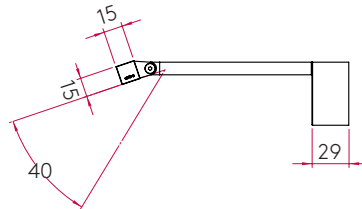

MONDRIAN 300 WALL 7900

SKU 1374012

astro

PRODUCT SPECIFICATION

GENERAL

FINISH:	Matt Nickel	CABLE LENGTH:	Not Applicable
MAIN MATERIAL:	Metal - Aluminium	GROSS WEIGHT:	0.68 (Kg)
DIMENSIONS:	H: 50mm W: 300mm D: 183mm	CLASS:	CE (Class I)
INSTALLATION ORIENTATION:	Wall Mount - Horizontal	IP RATING:	IP20
CUT OUT HOLE:	Not Applicable	BATHROOM ZONE:	Not Applicable
RECESS DEPTH:	Not Applicable	VOLTAGE:	Mains 230V
FIRE RATING:	Not Applicable	PRODUCT F MARK:	Suitable for mounting on flammable materials

LAMP

LIGHT SOURCE:	LED Strip	MACADAM ELIPSE:	+/- 100K
MAXIMUM WATTAGE:	5.1W	UGR:	To Be Advised
MAXIMUM LAMP LENGTH:	Not Applicable	BEAM ANGLE:	To Be Advised
LAMP INCLUDED?	Yes	TILT ADJUSTMENT ANGLE:	40 (Degrees)
LUMINOUS FLUX:	111.67 (lm)	ROTATION ADJUSTMENT ANGLE:	Not Applicable
COLOUR TEMP:	2700 (K)	AVERAGE LIFESPAN:	Not Applicable
CRI:	80	L70:	To Be Advised
R9:	-1.0		

ADDITIONAL INFORMATION

Product tested with 1836 - LED Driver CC 250/350/500/700mA DALI Dim

BOX QUANTITY x 6

PRODUCT ELEVATIONS

LUX DISTRIBUTION DIAGRAM

ADDITIONAL INFORMATION

All products tested were mounted 2m from the floor and adjustable heads set perpendicular to the ground. Results were obtained using a handheld lumen meter, measurements given are in Lux.

Please note: Graphical representation of the product is not to scale.