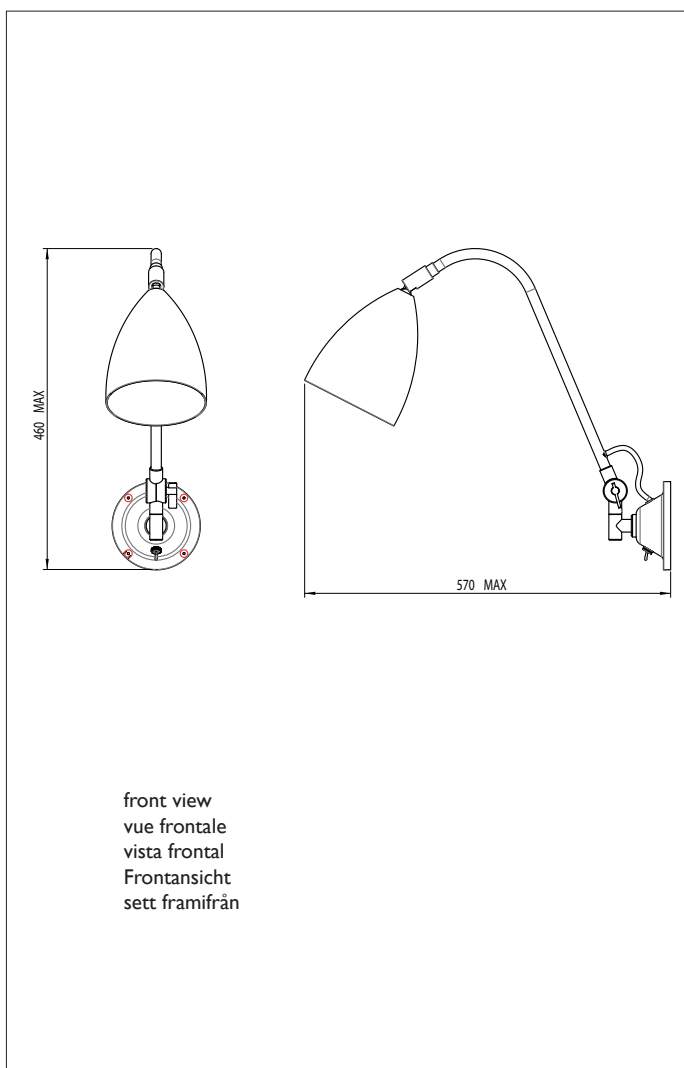

7252 Joel Grande Wall

■ astro

excl.

Astro Lighting Ltd.
G2 River Way, Harlow
CM20 2DP, Great Britain

T: +44 (0) 1279 427001
F: +44 (0) 1279 427002
sales@astrolighting.co.uk
www.astrolighting.co.uk