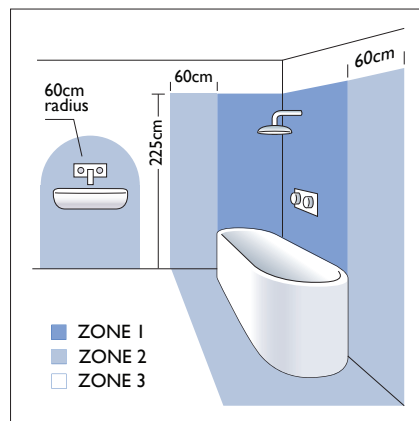

7252 Joel Grande Wall

■ astro

excl.

Astro Lighting Ltd.
G2 River Way, Harlow
CM20 2DP, Great Britain

T: +44 (0) 1279 427001
F: +44 (0) 1279 427002
sales@astrolighting.co.uk
www.astrolighting.co.uk