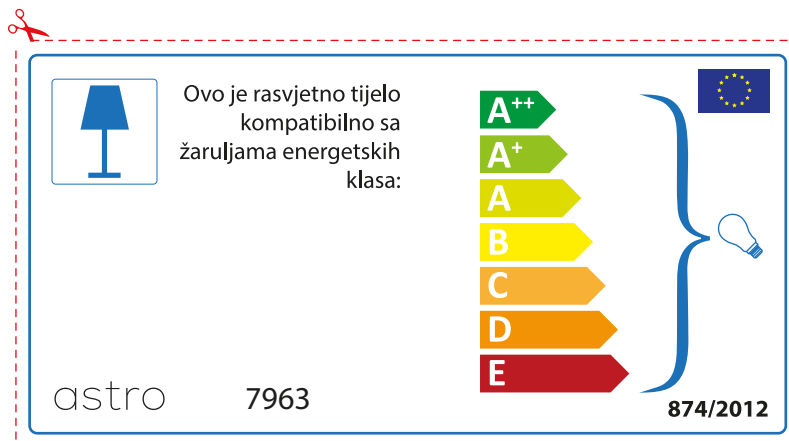

CROATIAN

Provjerite veličinu žarulje prije umetanja u rasvjetno tijelo jer se veličina žarulja razlikuje ovisno o proizvođaču