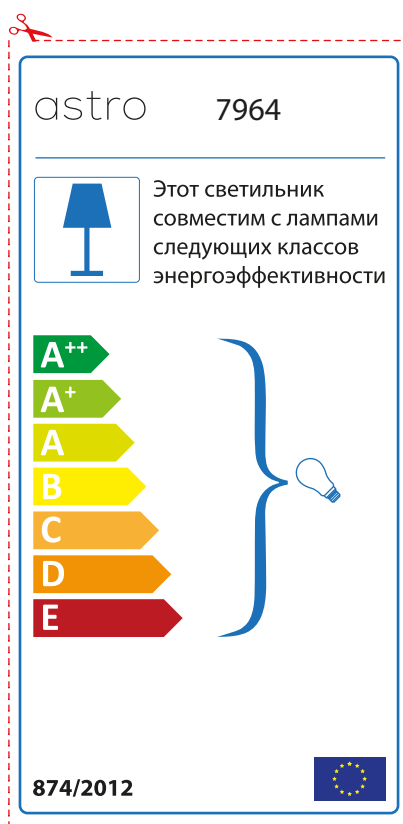

RUSSIAN

Просьба проверить размеры лампы для установки в этот светильник, поскольку размеры ламп могут отличаться в зависимости от производителя