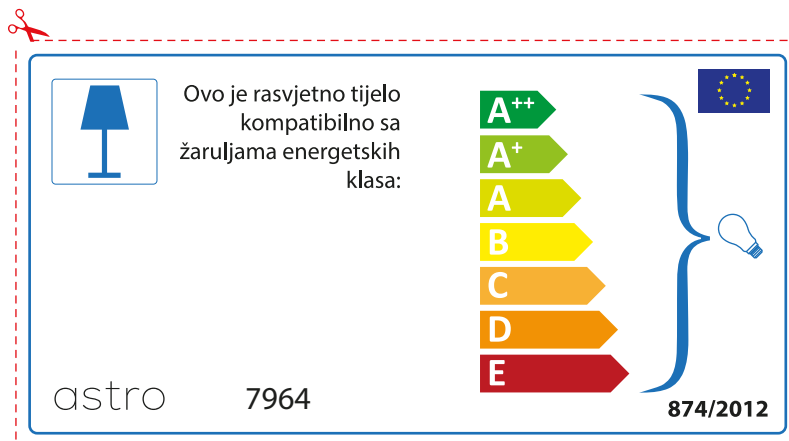

CROATIAN

Provjerite veličinu žarulje prije umetanja u rasvjetno tijelo jer se veličina žarulja razlikuje ovisno o proizvođaču