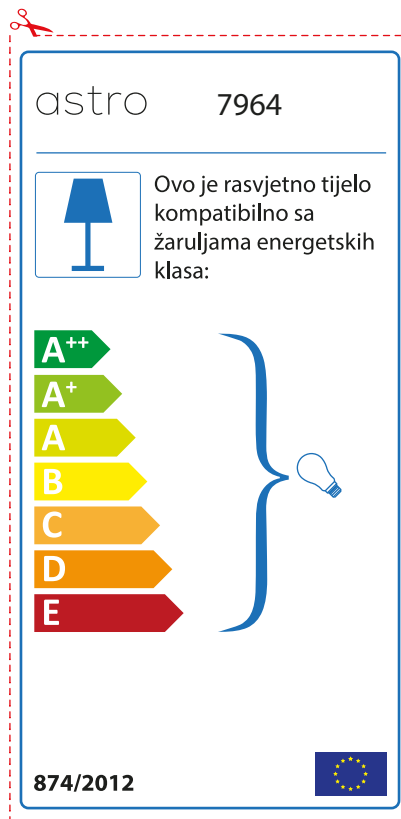

CROATIAN

Provjerite veličinu žarulje prije umetanja u rasvjetno tijelo jer se veličina žarulja razlikuje ovisno o proizvođaču