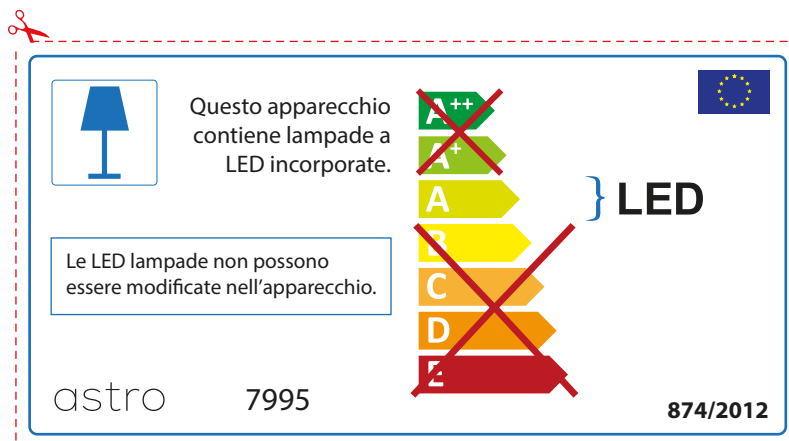

ENGLISH

Please check lamp dimensions for suitable fitting with your luminaire, as lamp sizes may vary between brands

astro 7995

 This luminaire contains built-in LED lamps.

~~A++~~
~~A+~~
A } LED
~~B~~
~~C~~
~~D~~
~~E~~

The LED lamps cannot be changed in the luminaire.

874/2012 

 This luminaire contains built-in LED lamps. 

The LED lamps cannot be changed in the luminaire.

~~A++~~
~~A+~~
A } LED
~~B~~
~~C~~
~~D~~
~~E~~

astro 7995 874/2012

FRENCH

Prenez soin de vérifier le dimensions des lampes (celles-ci varient selon les fournisseurs) afin de vous assurer qu'elles rentrent physiquement dans le luminaire

ITALIAN

Si prega di verificare le dimensioni della lampada per il montaggio adatto con il suo apparecchio di illuminazione, perché le dimensioni della lampada può variare tra le marche