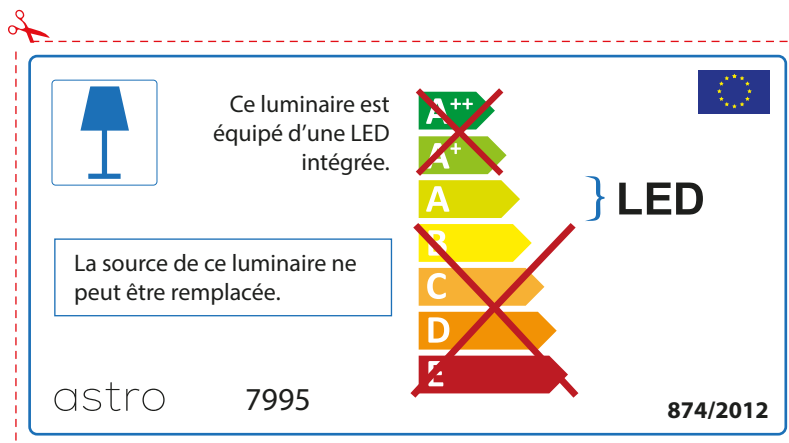

ENGLISH

Please check lamp dimensions for suitable fitting with your luminaire, as lamp sizes may vary between brands

astro 7995

 This luminaire contains built-in LED lamps.

~~A++~~
~~A+~~
A } LED
~~B~~
~~C~~
~~D~~
~~E~~

The LED lamps cannot be changed in the luminaire.

874/2012 

 This luminaire contains built-in LED lamps. 

The LED lamps cannot be changed in the luminaire.

~~A++~~
~~A+~~
A } LED
~~B~~
~~C~~
~~D~~
~~E~~

astro 7995 874/2012

FRENCH

Prenez soin de vérifier le dimensions des lampes (celles-ci varient selon les fournisseurs) afin de vous assurer qu'elles rentrent physiquement dans le luminaire

ITALIAN

Si prega di verificare le dimensioni della lampada per il montaggio adatto con il suo apparecchio di illuminazione, perché le dimensioni della lampada può variare tra le marche