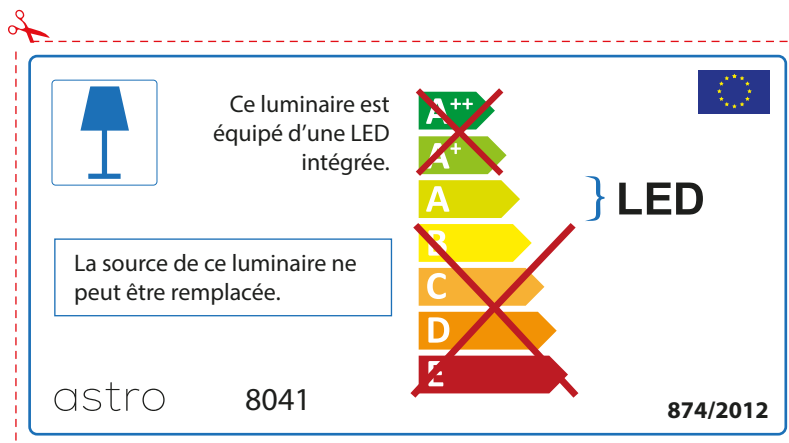

ENGLISH

Please check lamp dimensions for suitable fitting with your luminaire, as lamp sizes may vary between brands

astro 8041

 This luminaire contains built-in LED lamps.

~~A++~~
~~A+~~
A } LED
~~B~~
~~C~~
~~D~~
~~E~~

The LED lamps cannot be changed in the luminaire.

874/2012 

 This luminaire contains built-in LED lamps. 

The LED lamps cannot be changed in the luminaire.

~~A++~~
~~A+~~
A } LED
~~B~~
~~C~~
~~D~~
~~E~~

astro 8041 874/2012

FRENCH

Prenez soin de vérifier le dimensions des lampes (celles-ci varient selon les fournisseurs) afin de vous assurer qu'elles rentrent physiquement dans le luminaire

ITALIAN

Si prega di verificare le dimensioni della lampada per il montaggio adatto con il suo apparecchio di illuminazione, perché le dimensioni della lampada può variare tra le marche