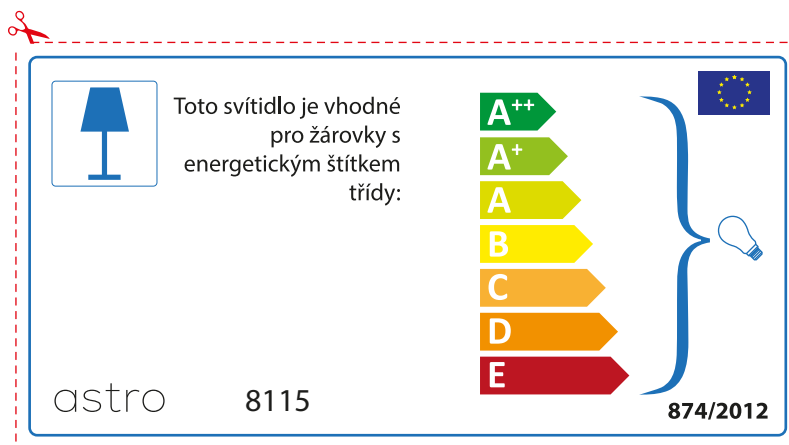

CZECH

Zkontrolujte prosím rozměr světelného zdroje pro svítidlo, protože se liší u různých značek