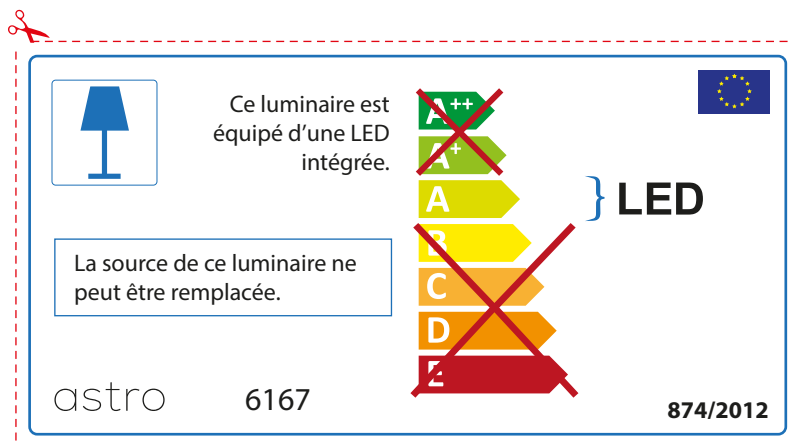

ENGLISH

Please check lamp dimensions for suitable fitting with your luminaire, as lamp sizes may vary between brands

astro 6167

 This luminaire contains built-in LED lamps.

~~A++~~
~~A+~~
A } LED
~~B~~
~~C~~
~~D~~
~~E~~

The LED lamps cannot be changed in the luminaire.

874/2012 

 This luminaire contains built-in LED lamps. 

The LED lamps cannot be changed in the luminaire.

~~A++~~
~~A+~~
A } LED
~~B~~
~~C~~
~~D~~
~~E~~

astro 6167 874/2012

FRENCH

Prenez soin de vérifier le dimensions des lampes (celles-ci varient selon les fournisseurs) afin de vous assurer qu'elles rentrent physiquement dans le luminaire

ITALIAN

Si prega di verificare le dimensioni della lampada per il montaggio adatto con il suo apparecchio di illuminazione, perché le dimensioni della lampada può variare tra le marche