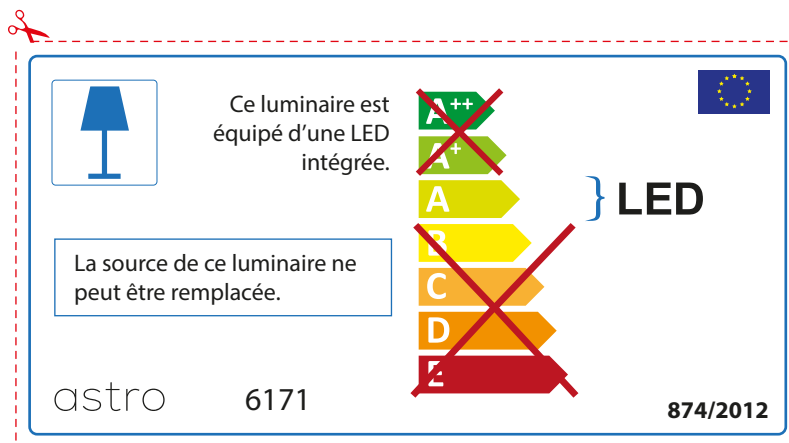

ENGLISH

Please check lamp dimensions for suitable fitting with your luminaire, as lamp sizes may vary between brands

astro 6171

 This luminaire contains built-in LED lamps.

~~A++~~
~~A+~~
A } LED
~~B~~
~~C~~
~~D~~
~~E~~

The LED lamps cannot be changed in the luminaire.

874/2012 

 This luminaire contains built-in LED lamps. 

The LED lamps cannot be changed in the luminaire.

~~A++~~
~~A+~~
A } LED
~~B~~
~~C~~
~~D~~
~~E~~

astro 6171 874/2012

FRENCH

Prenez soin de vérifier le dimensions des lampes (celles-ci varient selon les fournisseurs) afin de vous assurer qu'elles rentrent physiquement dans le luminaire

ITALIAN

Si prega di verificare le dimensioni della lampada per il montaggio adatto con il suo apparecchio di illuminazione, perché le dimensioni della lampada può variare tra le marche