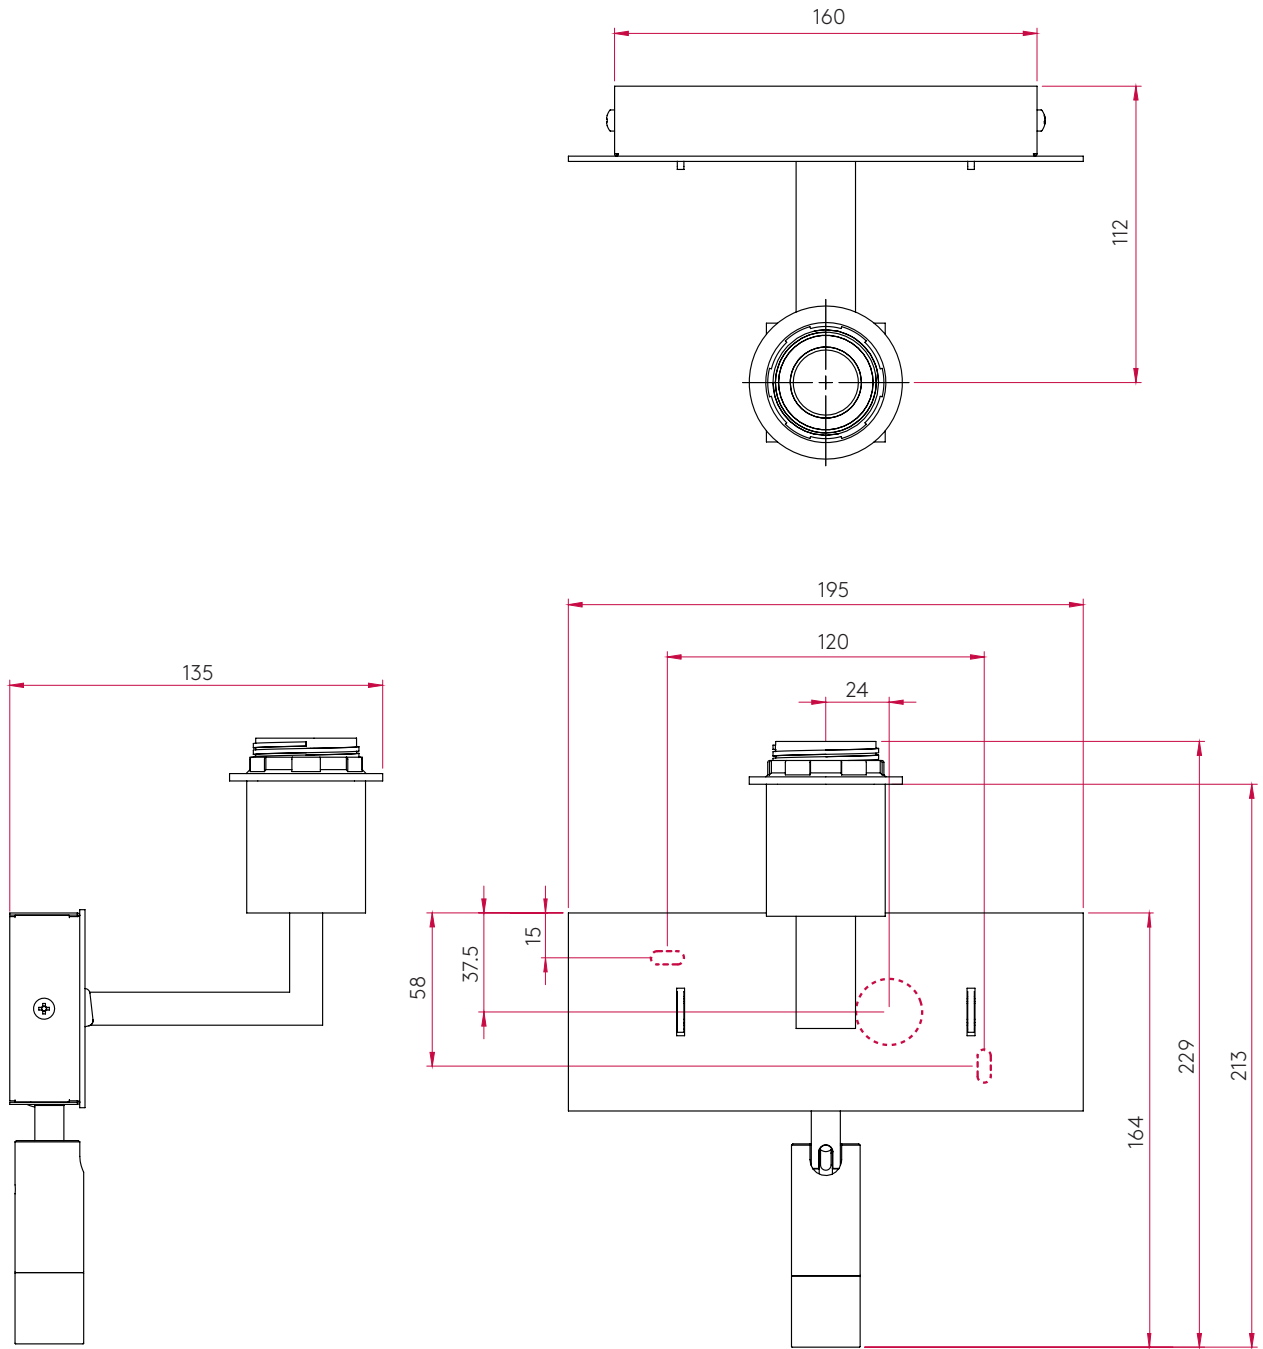

PRODUCT ELEVATIONS

ADDITIONAL INFORMATION

SHADE SOLD SEPARATELY

BOX QUANTITY X6