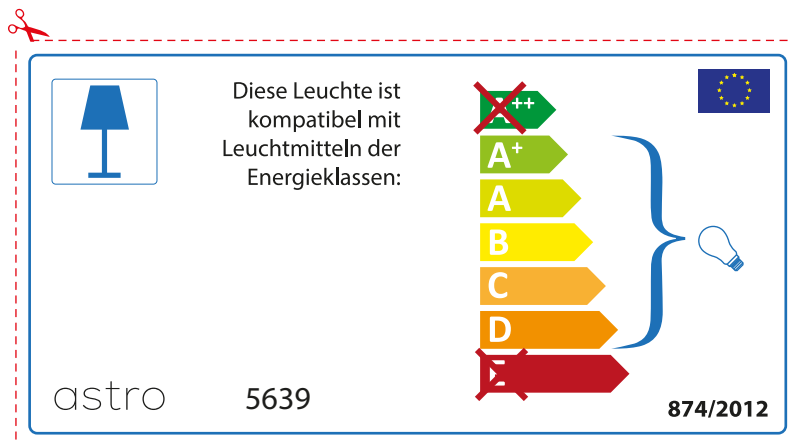

GERMAN

Bitte überprüfen Sie, ob die Abmessungen der Lampe für die Armatur passend sind, da die Größe der Lampen zwischen verschiedenen Marken variieren können