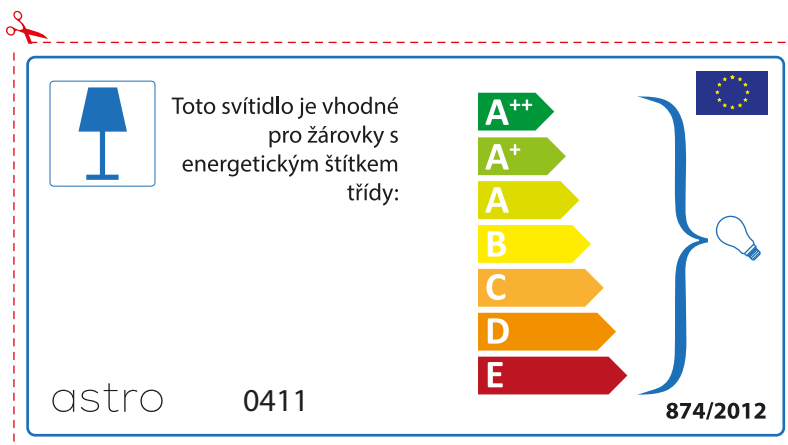

CZECH

Zkontrolujte prosím rozměr světelného zdroje pro svítidlo, protože se liší u různých značek