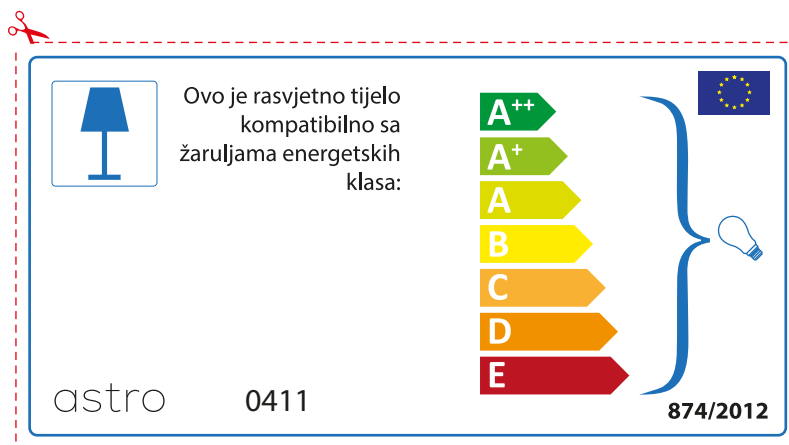

CROATIAN

Provjerite veličinu žarulje prije umetanja u rasvjetno tijelo jer se veličina žarulja razlikuje ovisno o proizvođaču