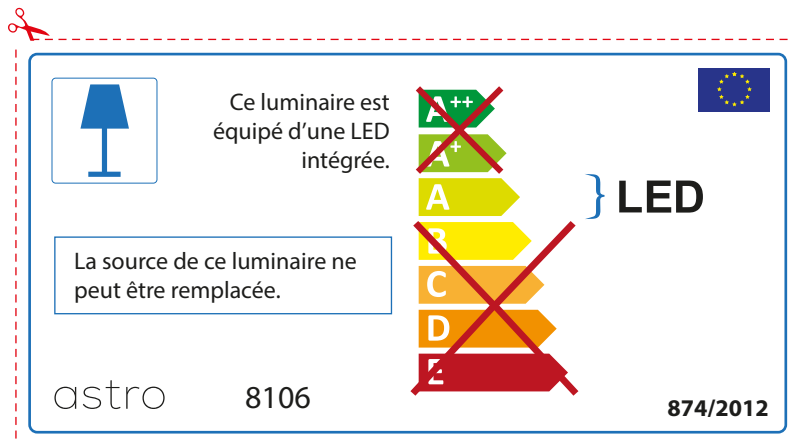

ENGLISH

Please check lamp dimensions for suitable fitting with your luminaire, as lamp sizes may vary between brands

astro 8106

 This luminaire contains built-in LED lamps.

~~A++~~
~~A+~~
A } LED
~~B~~
~~C~~
~~D~~
~~E~~

The LED lamps cannot be changed in the luminaire.

874/2012 

 This luminaire contains built-in LED lamps. 

The LED lamps cannot be changed in the luminaire.

~~A++~~
~~A+~~
A } LED
~~B~~
~~C~~
~~D~~
~~E~~

astro 8106 874/2012

FRENCH

Prenez soin de vérifier le dimensions des lampes (celles-ci varient selon les fournisseurs) afin de vous assurer qu'elles rentrent physiquement dans le luminaire

ITALIAN

Si prega di verificare le dimensioni della lampada per il montaggio adatto con il suo apparecchio di illuminazione, perché le dimensioni della lampada può variare tra le marche