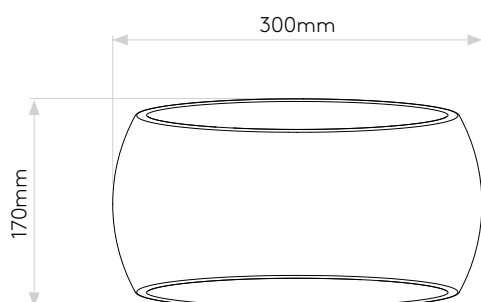

Please note that some dimensions may vary slightly due to manufacturing tolerances, this includes cable entry and fixing holes

Veuillez noter que certaines dimensions peuvent varier légèrement en raison des tolérances de fabrication, y compris l'entrée de câble et les trous de fixation.

Bitte beachten Sie, dass die Maße Fertigungstoleranzen unterliegen und daher in geringem Umfang von der angegebenen Größe abweichen können. Dies gilt auch für Kabeleingänge und Befestigungslöcher.

Si prega notare che possono esserci piccole variazioni in alcune dimensioni dovute alle tolleranze di produzione, queste includono l'ingresso del cavo e i fori di fissaggio.