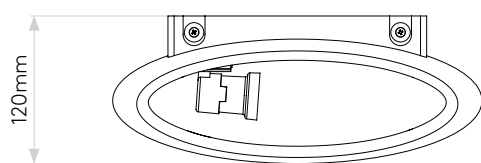

Please note that some dimensions may vary slightly due to manufacturing tolerances, this includes cable entry and fixing holes

Veuillez noter que certaines dimensions peuvent varier légèrement en raison des tolérances de fabrication, y compris l'entrée de câble et les trous de fixation.

Bitte beachten Sie, dass die Maße Fertigungstoleranzen unterliegen und daher in geringem Umfang von der angegebenen Größe abweichen können. Dies gilt auch für Kabeleingänge und Befestigungslöcher.

Si prega notare che possono esserci piccole variazioni in alcune dimensioni dovute alle tolleranze di produzione, queste includono l'ingresso del cavo e i fori di fissaggio.