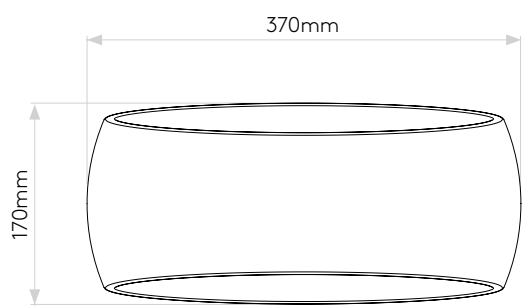

Please note that some dimensions may vary slightly due to manufacturing tolerances, this includes cable entry and fixing holes

Veillez noter que certaines dimensions peuvent varier légèrement en raison des tolérances de fabrication, y compris l'entrée de câble et les trous de fixation.

Bitte beachten Sie, dass die Maße Fertigungstoleranzen unterliegen und daher in geringem Umfang von der angegebenen Größe abweichen können. Dies gilt auch für Kabeleingänge und Befestigungslöcher.

Si prega notare che possono esserci piccole variazioni in alcune dimensioni dovute alle tolleranze di produzione, queste includono l'ingresso del cavo e i fori di fissaggio.