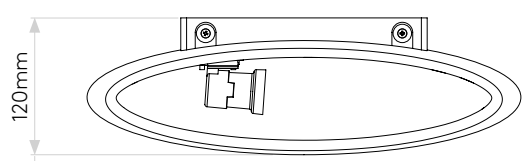

Please note that some dimensions may vary slightly due to manufacturing tolerances, this includes cable entry and fixing holes

Veillez noter que certaines dimensions peuvent varier légèrement en raison des tolérances de fabrication, y compris l'entrée de câble et les trous de fixation.

Bitte beachten Sie, dass die Maße Fertigungstoleranzen unterliegen und daher in geringem Umfang von der angegebenen Größe abweichen können. Dies gilt auch für Kabeleingänge und Befestigungslöcher.

Si prega notare che possono esserci piccole variazioni in alcune dimensioni dovute alle tolleranze di produzione, queste includono l'ingresso del cavo e i fori di fissaggio.