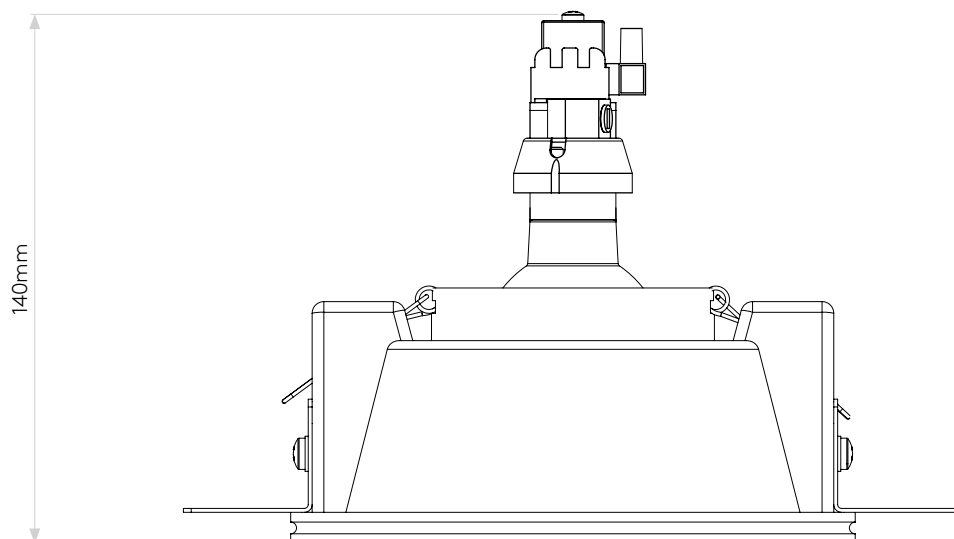

Please note that some dimensions may vary slightly due to manufacturing tolerances, this includes cable entry and fixing holes

Veillez noter que certaines dimensions peuvent varier légèrement en raison des tolérances de fabrication, y compris l'entrée de câble et les trous de fixation.

Bitte beachten Sie, dass die Maße Fertigungstoleranzen unterliegen und daher in geringem Umfang von der angegebenen Größe abweichen können. Dies gilt auch für Kabeleingänge und Befestigungslöcher.

Si prega notare che possono esserci piccole variazioni in alcune dimensioni dovute alle tolleranze di produzione, queste includono l'ingresso del cavo e i fori di fissaggio.