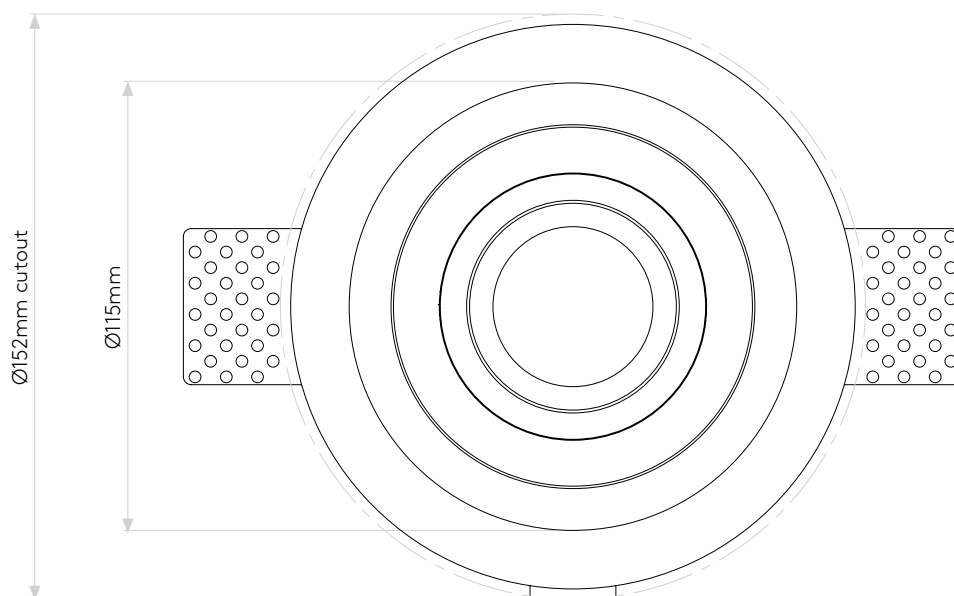

Please note that some dimensions may vary slightly due to manufacturing tolerances, this includes cable entry and fixing holes

Veillez noter que certaines dimensions peuvent varier légèrement en raison des tolérances de fabrication, y compris l'entrée de câble et les trous de fixation.

Bitte beachten Sie, dass die Maße Fertigungstoleranzen unterliegen und daher in geringem Umfang von der angegebenen Größe abweichen können. Dies gilt auch für Kabeleingänge und Befestigungslöcher.

Si prega notare che possono esserci piccole variazioni in alcune dimensioni dovute alle tolleranze di produzione, queste includono l'ingresso del cavo e i fori di fissaggio.