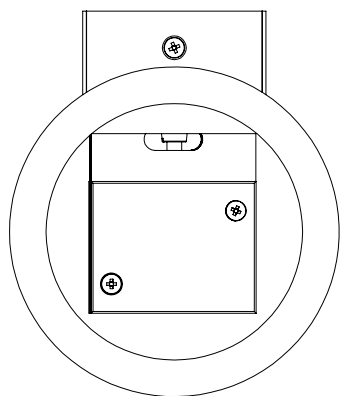

BOLOGNA 160 2700K

astro

GENERAL

CLASS:	CE (Class 1)
IP RATING:	IP20
BATHROOM ZONE:	Zone 3
VOLTAGE:	Mains 230V
INSTALLATION ORIENTATION:	Wall mount - vertical
MAIN MATERIAL:	Plaster
DIMENSIONS:	H: 160mm W: 90mm D: 105mm
CUT OUT HOLE:	Not applicable
RECESS DEPTH:	Not applicable
FIRE RATING:	Not applicable
CABLE LENGTH:	Not applicable
GROSS WEIGHT:	1.14Kg

LAMP

LIGHT SOURCE:	HIGH POWER LED
MAXIMUM WATTAGE:	6.3W
LAMP INCLUDED:	Yes (Integral)
MAXIMUM LAMP LENGTH:	Not applicable
LUMINOUS FLUX:	145.16 lm
COLOUR TEMP:	2700K
CRI:	80
R9:	11.2
MACADAM ELLIPSE:	To be advised
TILT ADJUSTABLE ANGLE:	Not applicable
ROTATION ADJUSTABLE ANGLE:	Not applicable
AVERAGE LIFESPAN:	60,500hrs
L70:	To be advised
BEAM ANGLE:	Not applicable

ADDITIONAL INFORMATION

SHADE INCLUDED	Not applicable
SHADE MATERIAL	Not applicable

CODE: 7605
SKU: 1287003
FINISH: PLASTER

Please note that some dimensions may vary slightly due to manufacturing tolerances, this includes cable entry and fixing holes

Veuillez noter que certaines dimensions peuvent varier légèrement en raison des tolérances de fabrication, y compris l'entrée de câble et les trous de fixation.

Bitte beachten Sie, dass die Maße Fertigungstoleranzen unterliegen und daher in geringem Umfang von der angegebenen Größe abweichen können. Dies gilt auch für Kabeleingänge und Befestigungslöcher.