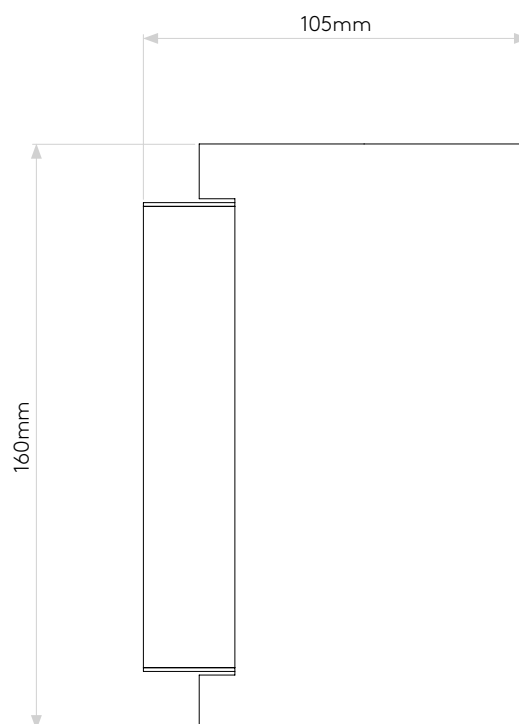

BOLOGNA 160 2700K

astro

GENERAL

CLASS:	CE (Class 1)
IP RATING:	IP20
BATHROOM ZONE:	Zone 3
VOLTAGE:	Mains 230V
INSTALLATION ORIENTATION:	Wall mount - vertical
MAIN MATERIAL:	Plaster
DIMENSIONS:	H: 160mm W: 90mm D: 105mm
CUT OUT HOLE:	Not applicable
RECESS DEPTH:	Not applicable
FIRE RATING:	Not applicable
CABLE LENGTH:	Not applicable
GROSS WEIGHT:	1.14Kg

LAMP

LIGHT SOURCE:	HIGH POWER LED
MAXIMUM WATTAGE:	6.3W
LAMP INCLUDED:	Yes (Integral)
MAXIMUM LAMP LENGTH:	Not applicable
LUMINOUS FLUX:	145.16 lm
COLOUR TEMP:	2700K
CRI:	80
R9:	11.2
MACADAM ELLIPSE:	To be advised
TILT ADJUSTABLE ANGLE:	Not applicable
ROTATION ADJUSTABLE ANGLE:	Not applicable
AVERAGE LIFESPAN:	60,500hrs
L70:	To be advised
BEAM ANGLE:	Not applicable

ADDITIONAL INFORMATION

SHADE INCLUDED	Not applicable
SHADE MATERIAL	Not applicable

CODE: 7605
SKU: 1287003
FINISH: PLASTER

Please note that some dimensions may vary slightly due to manufacturing tolerances, this includes cable entry and fixing holes

Veuillez noter que certaines dimensions peuvent varier légèrement en raison des tolérances de fabrication, y compris l'entrée de câble et les trous de fixation.

Bitte beachten Sie, dass die Maße Fertigungstoleranzen unterliegen und daher in geringem Umfang von der angegebenen Größe abweichen können. Dies gilt auch für Kabeleingänge und Befestigungslöcher.