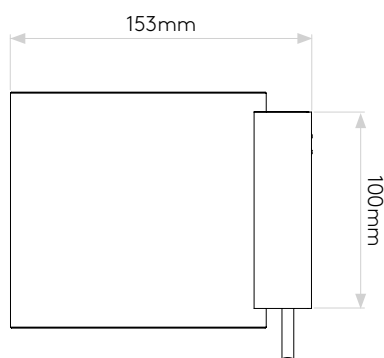

Please note that some dimensions may vary slightly due to manufacturing tolerances, this includes cable entry and fixing holes

Veuillez noter que certaines dimensions peuvent varier légèrement en raison des tolérances de fabrication, y compris l'entrée de câble et les trous de fixation.

Bitte beachten Sie, dass die Maße Fertigungstoleranzen unterliegen und daher in geringem Umfang von der angegebenen Größe abweichen können. Dies gilt auch für Kabeleingänge und Befestigungslöcher.

Si prega notare che possono esserci piccole variazioni in alcune dimensioni dovute alle tolleranze di produzione, queste includono l'ingresso del cavo e i fori di fissaggio.