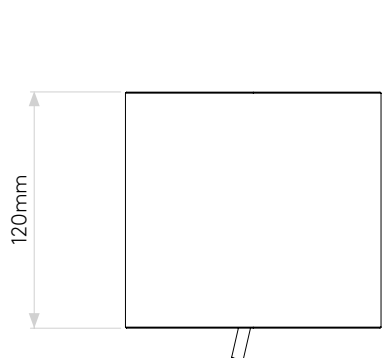

Please note that some dimensions may vary slightly due to manufacturing tolerances, this includes cable entry and fixing holes

Veuillez noter que certaines dimensions peuvent varier légèrement en raison des tolérances de fabrication, y compris l'entrée de câble et les trous de fixation.

Bitte beachten Sie, dass die Maße Fertigungstoleranzen unterliegen und daher in geringem Umfang von der angegebenen Größe abweichen können. Dies gilt auch für Kabeleingänge und Befestigungslöcher.

Si prega notare che possono esserci piccole variazioni in alcune dimensioni dovute alle tolleranze di produzione, queste includono l'ingresso del cavo e i fori di fissaggio.