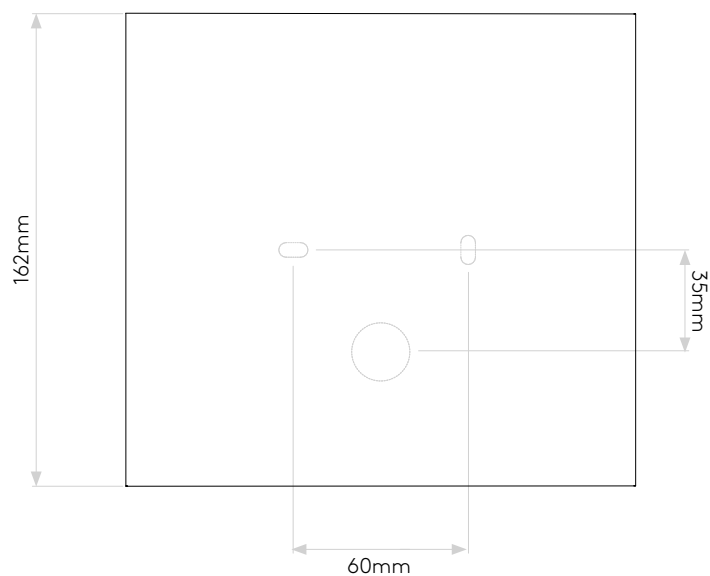

Please note that some dimensions may vary slightly due to manufacturing tolerances, this includes cable entry and fixing holes

Veuillez noter que certaines dimensions peuvent varier légèrement en raison des tolérances de fabrication, y compris l'entrée de câble et les trous de fixation.

Bitte beachten Sie, dass die Maße Fertigungstoleranzen unterliegen und daher in geringem Umfang von der angegebenen Größe abweichen können. Dies gilt auch für Kabeleingänge und Befestigungslöcher.

Si prega notare che possono esserci piccole variazioni in alcune dimensioni dovute alle tolleranze di produzione, queste includono l'ingresso del cavo e i fori di fissaggio.