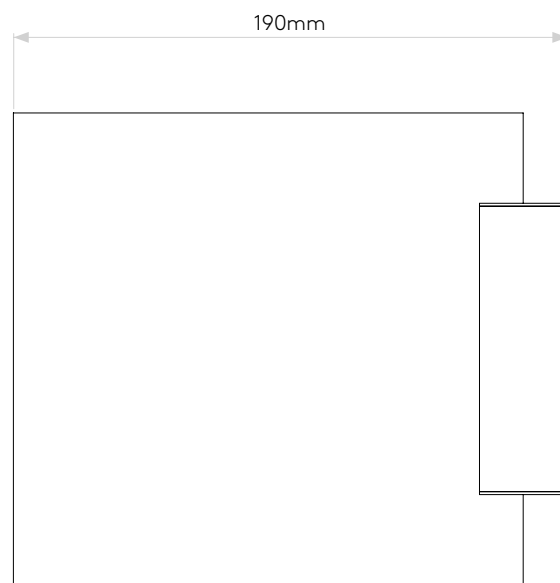

Please note that some dimensions may vary slightly due to manufacturing tolerances, this includes cable entry and fixing holes

Veuillez noter que certaines dimensions peuvent varier légèrement en raison des tolérances de fabrication, y compris l'entrée de câble et les trous de fixation.

Bitte beachten Sie, dass die Maße Fertigungstoleranzen unterliegen und daher in geringem Umfang von der angegebenen Größe abweichen können. Dies gilt auch für Kabeleingänge und Befestigungslöcher.

Si prega notare che possono esserci piccole variazioni in alcune dimensioni dovute alle tolleranze di produzione, queste includono l'ingresso del cavo e i fori di fissaggio.