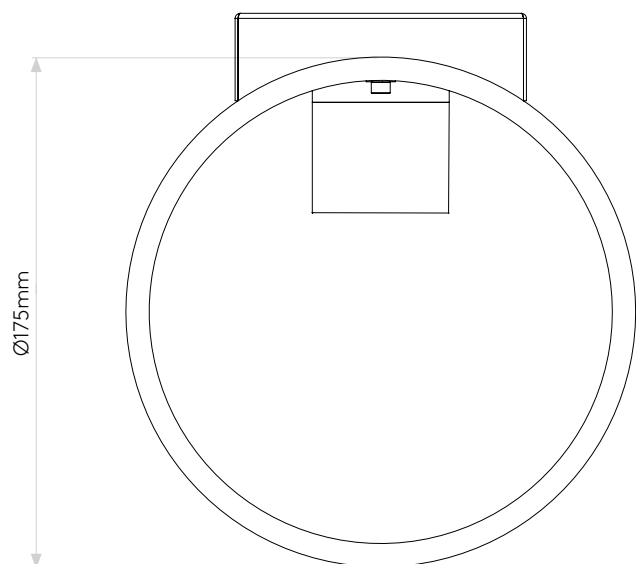

GENERAL

CLASS:	CE (Class 1)
IP RATING:	IP20
BATHROOM ZONE:	Zone 3
VOLTAGE:	Mains 230V
INSTALLATION ORIENTATION:	Wall mount - vertical
MAIN MATERIAL:	Plaster
DIMENSIONS:	H: 162mm W: 175mm D: 190mm
CUT OUT HOLE:	Not applicable
RECESS DEPTH:	Not applicable
FIRE RATING:	Not applicable
CABLE LENGTH:	Not applicable
GROSS WEIGHT:	1.82Kg

LAMP

LIGHT SOURCE:	E27/ES
MAXIMUM WATTAGE:	60W MAX
LAMP INCLUDED:	No
MAXIMUM LAMP LENGTH:	115mm
R9:	Lamp dependent
MACADAM ELLIPSE:	Not applicable
TILT ADJUSTABLE ANGLE:	Not applicable
ROTATION ADJUSTABLE ANGLE:	Not applicable
AVERAGE LIFESPAN:	Lamp dependent
L70:	Not applicable
BEAM ANGLE:	Not applicable

ADDITIONAL INFORMATION

SHADE INCLUDED	Not applicable
SHADE MATERIAL	Not applicable

CODE: 7261
 SKU: 1195003
 FINISH: PLASTER

Please note that some dimensions may vary slightly due to manufacturing tolerances, this includes cable entry and fixing holes

Veuillez noter que certaines dimensions peuvent varier légèrement en raison des tolérances de fabrication, y compris l'entrée de câble et les trous de fixation.

Bitte beachten Sie, dass die Maße Fertigungstoleranzen unterliegen und daher in geringem Umfang von der angegebenen Größe abweichen können. Dies gilt auch für Kabeleingänge und Befestigungslöcher.