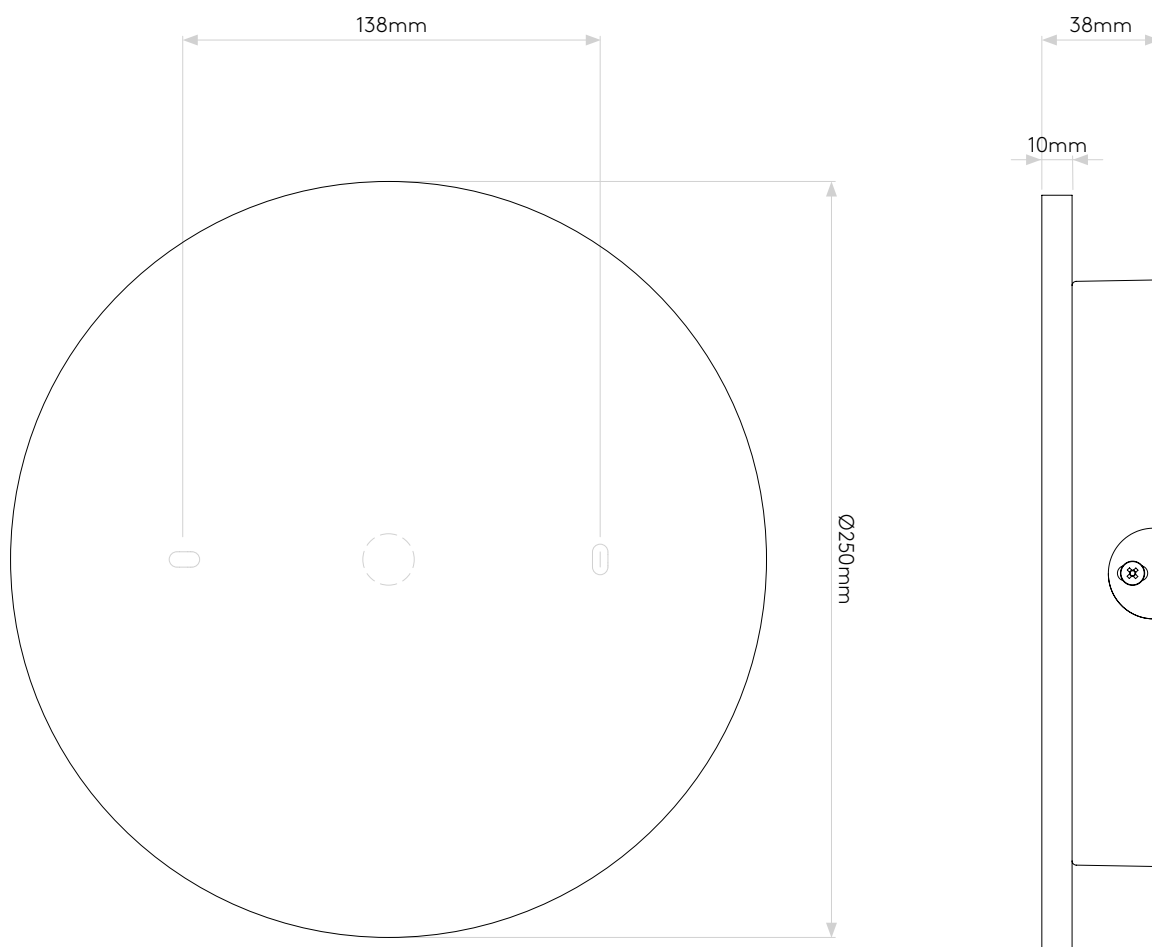

Please note that some dimensions may vary slightly due to manufacturing tolerances, this includes cable entry and fixing holes

Veillez noter que certaines dimensions peuvent varier légèrement en raison des tolérances de fabrication, y compris l'entrée de câble et les trous de fixation.

Bitte beachten Sie, dass die Maße Fertigungstoleranzen unterliegen und daher in geringem Umfang von der angegebenen Größe abweichen können. Dies gilt auch für Kabeleingänge und Befestigungslöcher.

Si prega notare che possono esserci piccole variazioni in alcune dimensioni dovute alle tolleranze di produzione, queste includono l'ingresso del cavo e i fori di fissaggio.