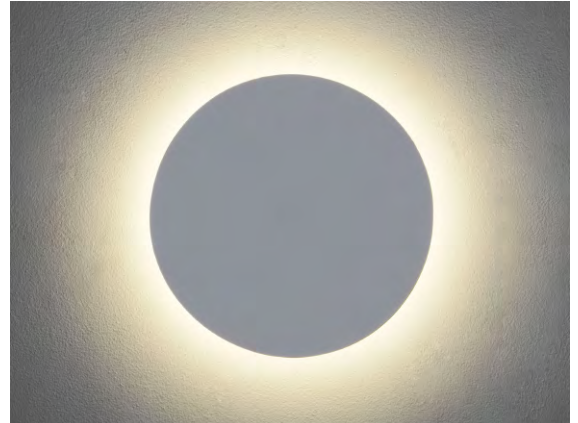

ECLIPSE ROUND 250 LED

astro

GENERAL

CLASS:	CE (Class 1)
IP RATING:	IP20
BATHROOM ZONE:	Zone 3
VOLTAGE:	Mains 230V
INSTALLATION ORIENTATION:	Wall mount - vertical
MAIN MATERIAL:	Plaster
DIMENSIONS:	D: 39mm Ø: 250mm
CUT OUT HOLE:	Not applicable
RECESS DEPTH:	Not applicable
FIRE RATING:	Not applicable
CABLE LENGTH:	Not applicable
GROSS WEIGHT:	1.70Kg

LAMP

LIGHT SOURCE:	LED STRIP
MAXIMUM WATTAGE:	10.44W
LAMP INCLUDED:	Yes (Integral)
MAXIMUM LAMP LENGTH:	Not applicable
LUMINOUS FLUX:	452.4 lm
COLOUR TEMP:	3000K
CRI:	60
R9:	To be advised
MACADAM ELLIPSE:	Not applicable
TILT ADJUSTABLE ANGLE:	Not applicable
ROTATION ADJUSTABLE ANGLE:	Not applicable
AVERAGE LIFESPAN:	Not applicable
L70:	To be advised
BEAM ANGLE:	Not applicable

ELECTRICAL

SWITCHED:	No
DIMMABLE:	No
DIMMING METHOD:	Not applicable
DRIVER INCLUDED:	Yes (Integral)
DRIVER OUTPUT CURRENT:	Not applicable
DRIVER OUTPUT VOLTAGE:	12V
SUPPLY FREQUENCY:	50/60Hz
DRIVER/BALLAST VOLTAGE:	220-240V
DRIVER AVERAGE LIFESPAN:	30,000hrs
EFFICACY:	43.3lm/W

ADDITIONAL INFORMATION

SHADE INCLUDED	Not applicable
SHADE MATERIAL	Not applicable

CODE: 7249
SKU: 1333002
FINISH: PLASTER